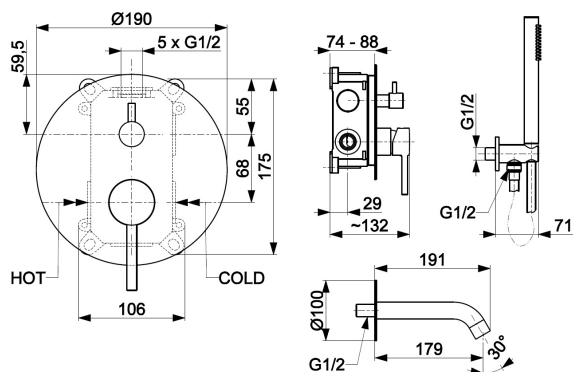

MOZA

CHROME CONCEALED BATH SET

PRODUCT DESCRIPTION:

INDEX:	5039-401-00
EAN:	5907571505147
Colour:	chrome
PKWiU:	28.14.12-33.03.01
Type:	wall-mounted
Material:	brass
Control element:	Ø35 ceramic cartridge
Shower diverter:	ceramic
Water flow [l/min]:	hand shower: 15/spout: 18
Working pressure [atm]:	3
Max water temperature [°C]:	≤90/65
Acoustic group:	II
Spout:	fixed
Spout length [mm]:	191
Hose material:	PVC
Hose length [mm]:	1500
Number of streams in the hand shower:	1
Cleaning system:	easy clean

THE PACKAGING CONTAINS:

complete mixer set, concealed bath spout, hand shower, angular wall connection, installation and user's manual, warranty

WARRANTY:

10 years for tightness of cast parts and failure-free operation of ceramic cartridges