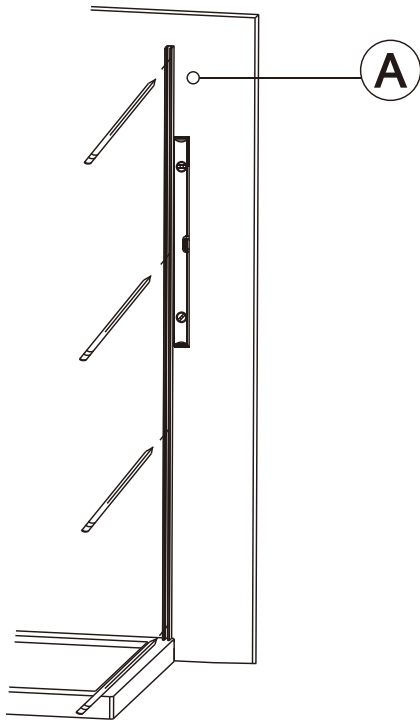

EASY LINE

EL3115, EL3215, EL3315, EL3415

polysan 

Polysan s.r.o.
Nesměřice 52
285 22 Zruč nad Sázavou
www.polysan.net

1

2

3

4

7 Assembled with the front door

8

Polysan s.r.o.
Nesměřice 52
285 22 Zruč nad Sázavou
Czech Republic
www.polysan.net

EN 14428

Glass shower enclosure
cleaning efficiency: conforming
impact resistance: conforming
operating life: conforming