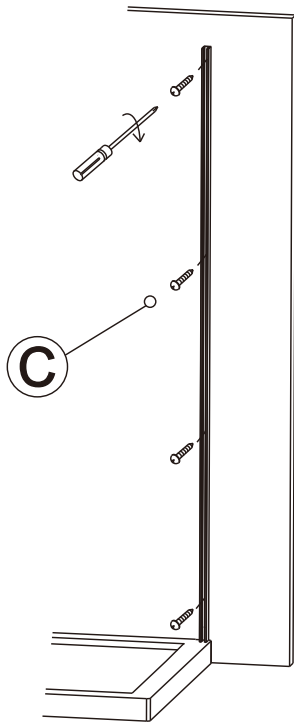

EASY LINE

EL3115, EL3215, EL3315, EL3415

polysan 

Polysan s.r.o.
Nesměřice 52
285 22 Zruč nad Sázavou
www.polysan.net

1

2

3

4

7 Assembled with the front door

8

Polysan s.r.o.
Nesměřice 52
285 22 Zruč nad Sázavou
Czech Republic
www.polysan.net

EN 14428

Glass shower enclosure
cleaning efficiency: conforming
impact resistance: conforming
operating life: conforming