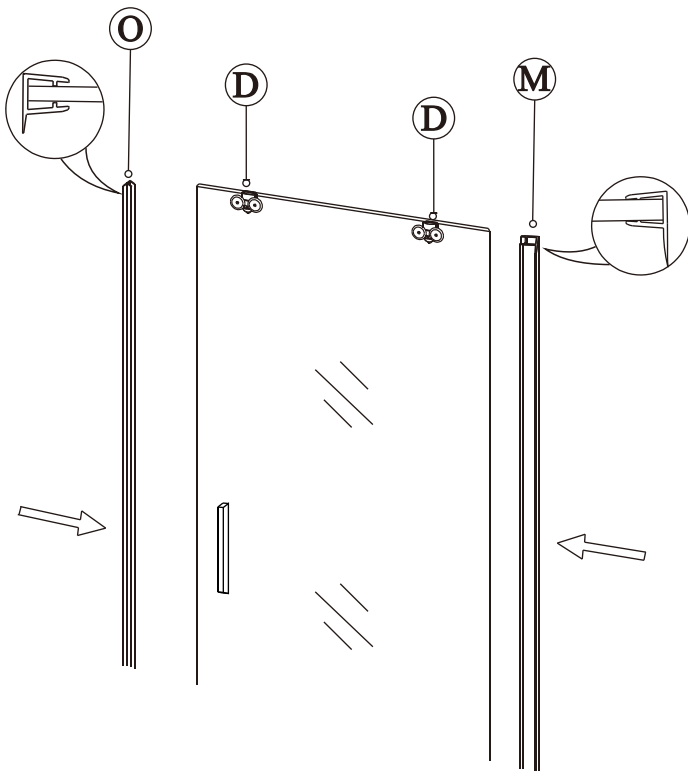

11

12

13

Polysan s.r.o.
Nesměřice 52
285 22 Zruč nad Sázavou
Czech Republic
www.polysan.net

EN 14428

Glass shower enclosure
cleaning efficiency: conforming
impact resistance: conforming
operating life: conforming