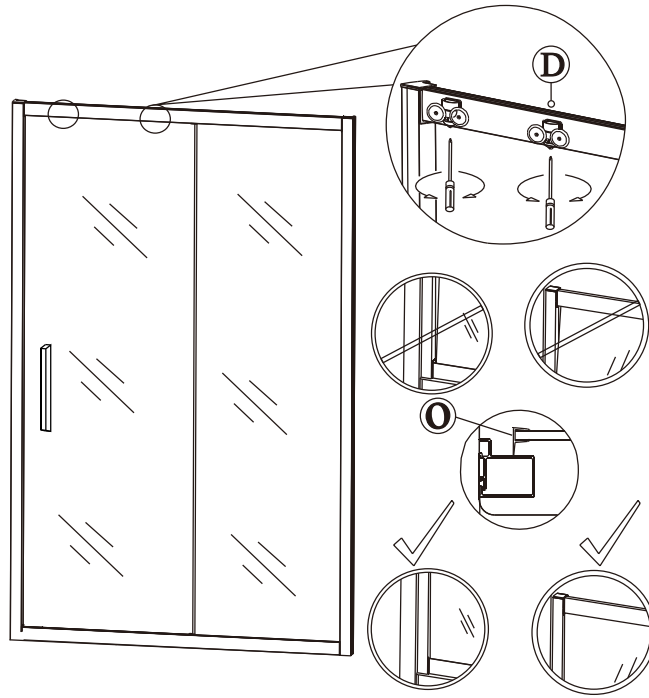

11

12

13

Polysan s.r.o.
Nesměřice 52
285 22 Zruč nad Sázavou
Czech Republic
www.polysan.net

EN 14428

Glass shower enclosure
cleaning efficiency: conforming
impact resistance: conforming
operating life: conforming