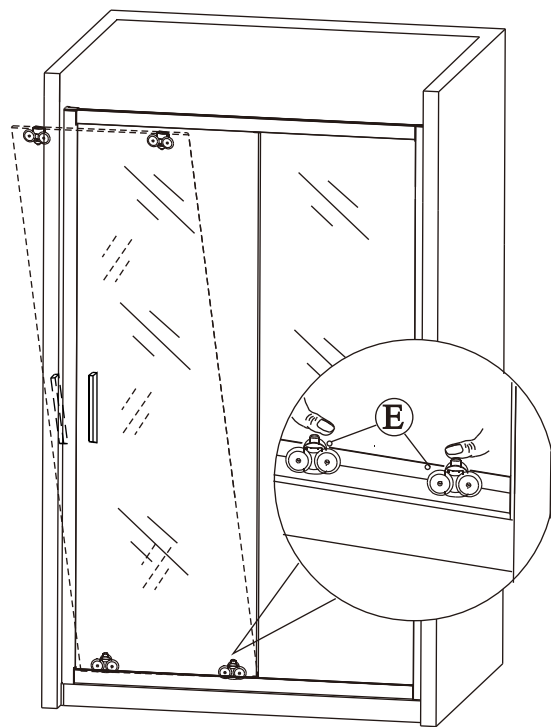

11

12

13

Polysan s.r.o.
Nesměřice 52
285 22 Zruč nad Sázavou
Czech Republic
www.polysan.net

EN 14428

Glass shower enclosure
cleaning efficiency: conforming
impact resistance: conforming
operating life: conforming