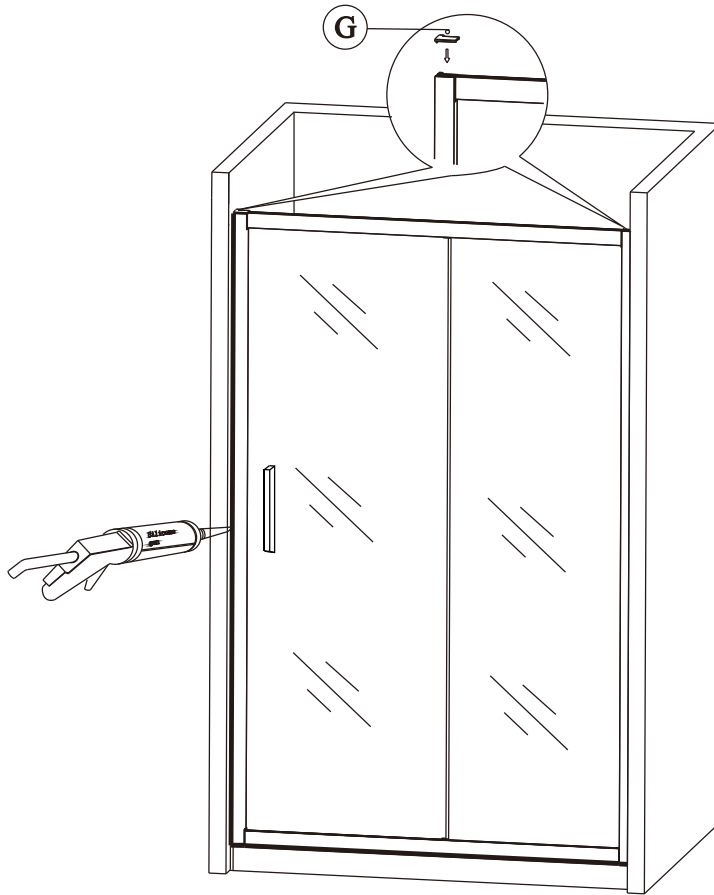

11

12

13

Polysan s.r.o.
Nesměřice 52
285 22 Zruč nad Sázavou
Czech Republic
www.polysan.net

EN 14428

Glass shower enclosure
cleaning efficiency: conforming
impact resistance: conforming
operating life: conforming