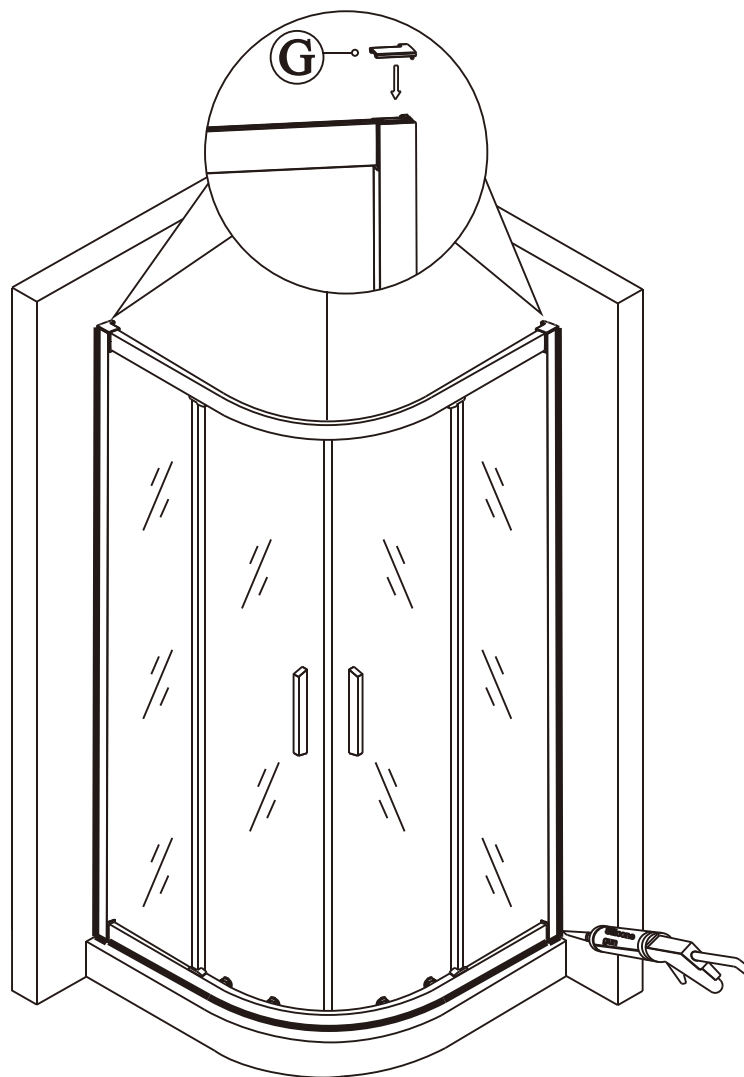

Polysan s.r.o.
Nesměřice 52
285 22 Zruč nad Sázavou
Czech Republic
www.polysan.net

EN 14428

Glass shower enclosure
cleaning efficiency: conforming
impact resistance: conforming
operating life: conforming