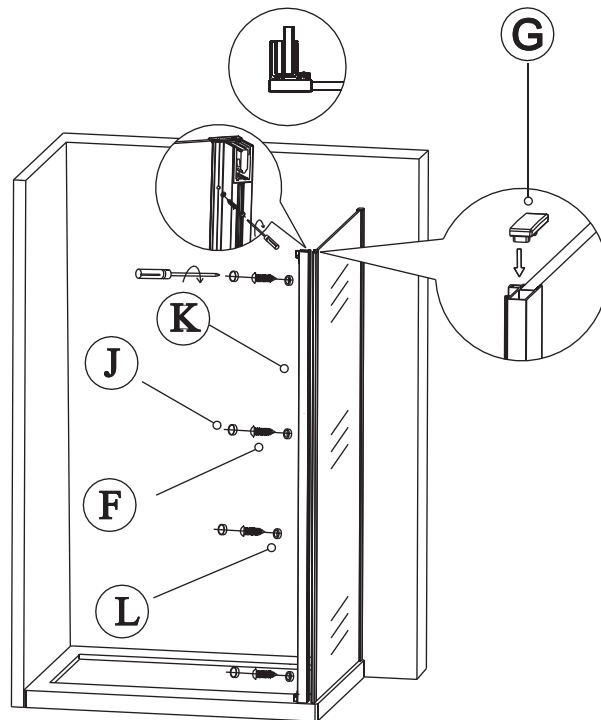

## Assembled with the front door

8

Polysan s.r.o.  
Nesměřice 52  
285 22 Zruč nad Sázavou  
Czech Republic  
[www.polysan.net](http://www.polysan.net)

EN 14428

Glass shower enclosure  
cleaning efficiency: conforming  
impact resistance: conforming  
operating life: conforming