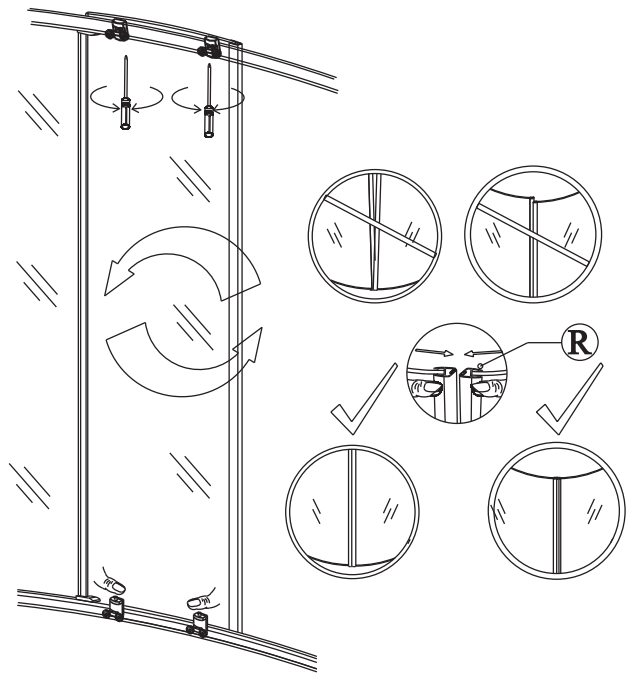

11

12

(5)

CE

Polysan s.r.o.
Nesměřice 52
285 22 Zruč nad Sázavou
Czech Republic
www.polysan.net

EN 14428

Glass shower enclosure
cleaning efficiency: conforming
impact resistance: conforming
operating life: conforming