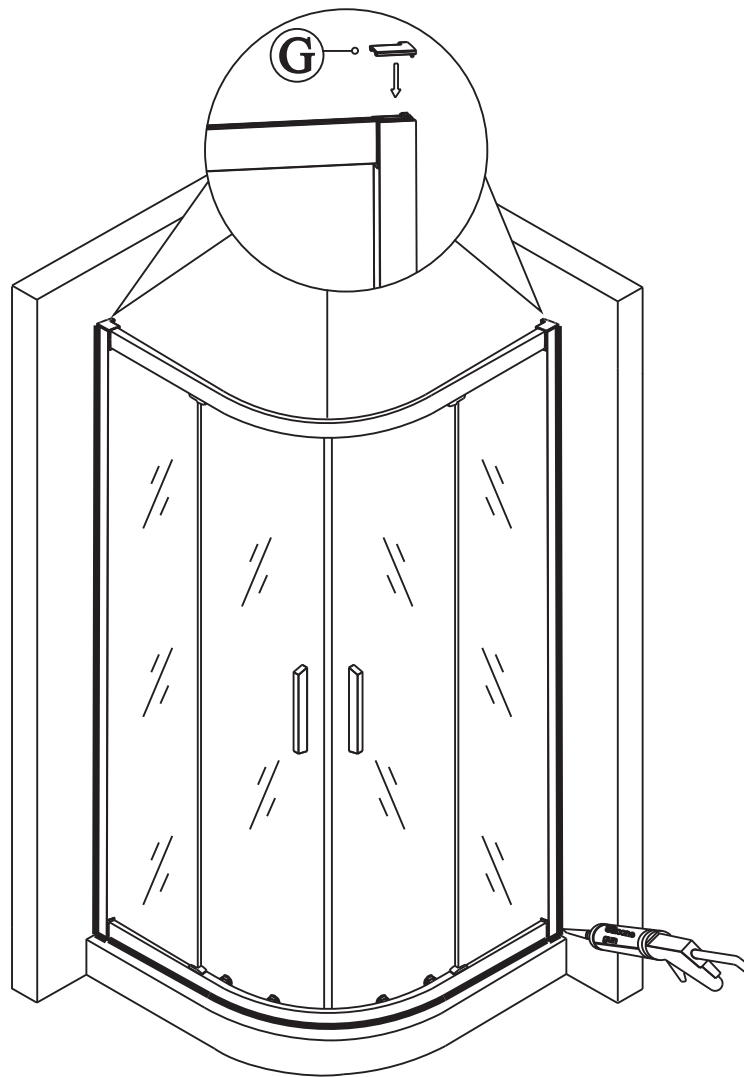

11

12

(5)

CE

Polysan s.r.o.
Nesměřice 52
285 22 Zruč nad Sázavou
Czech Republic
www.polysan.net

EN 14428

Glass shower enclosure
cleaning efficiency: conforming
impact resistance: conforming
operating life: conforming