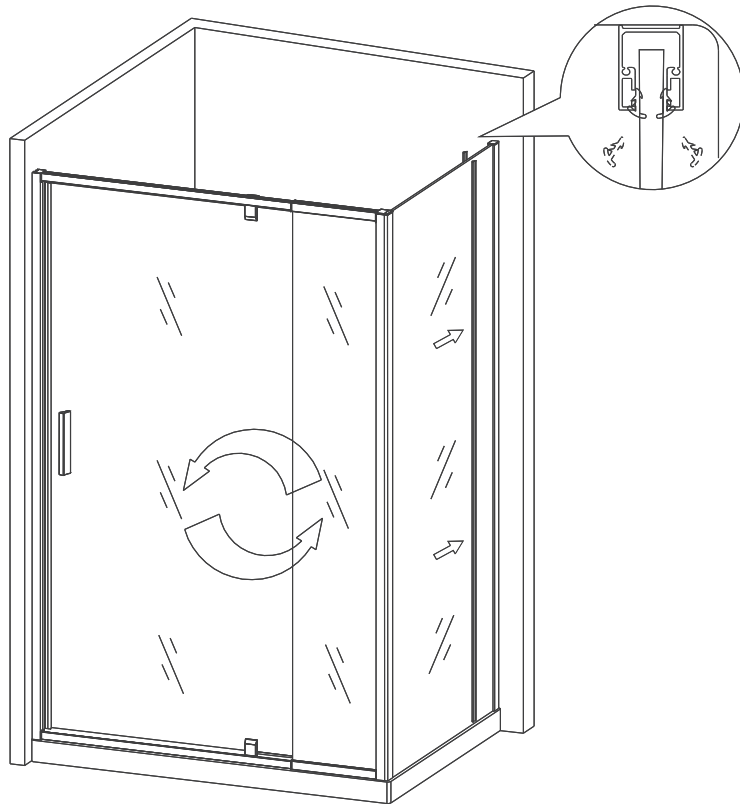

12

13

14

15

16

Polysan s.r.o.
Nesměřice 52
285 22 Zruč nad Sázavou
Czech Republic
www.polysan.net

EN 14428

Glass shower enclosure
cleaning efficiency: conforming
impact resistance: conforming
operating life: conforming