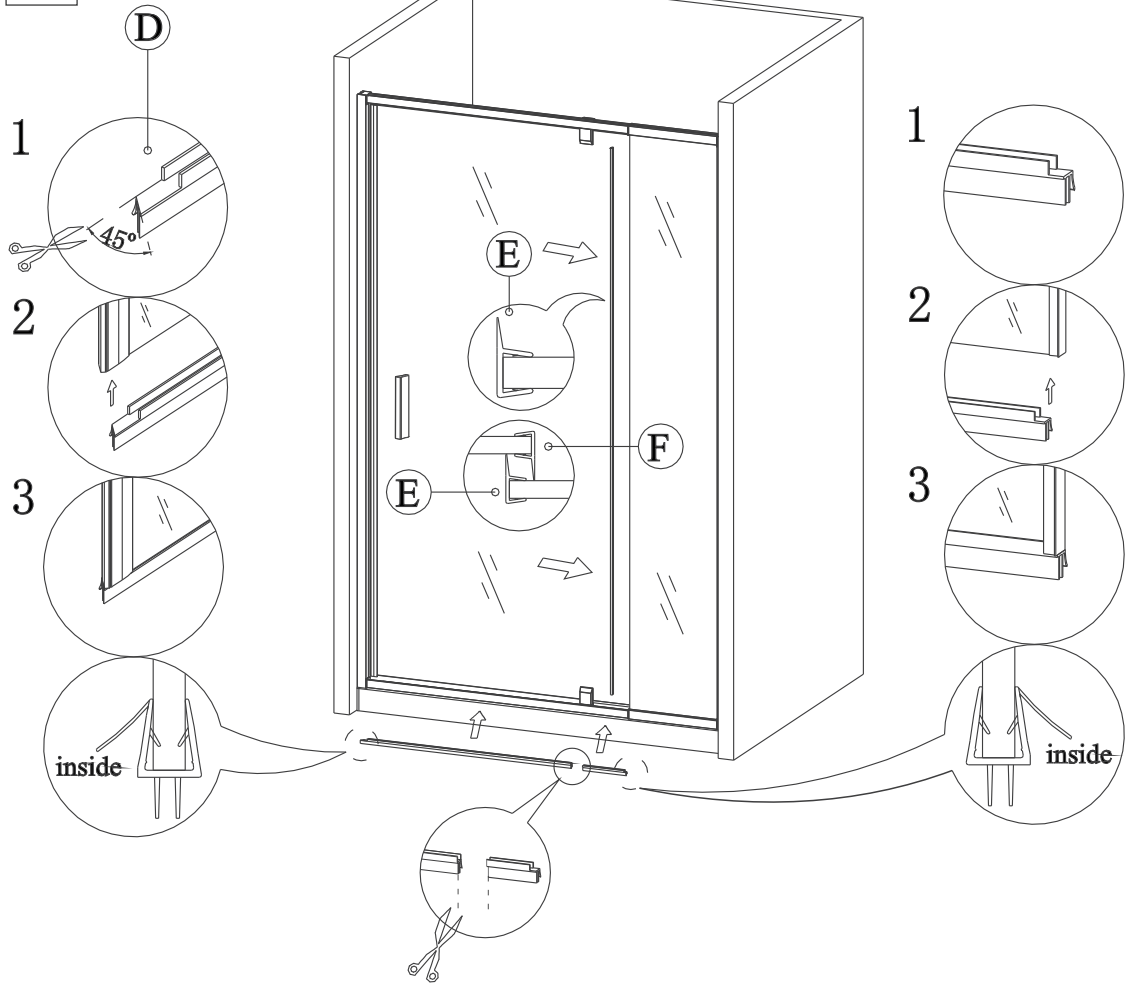

5

6

7

8

9

10

11

MATCH WITH SIDE PANEL

12

13

14

15

16

Polysan s.r.o.
Nesměřice 52
285 22 Zruč nad Sázavou
Czech Republic
www.polysan.net

EN 14428

Glass shower enclosure
cleaning efficiency: conforming
impact resistance: conforming
operating life: conforming