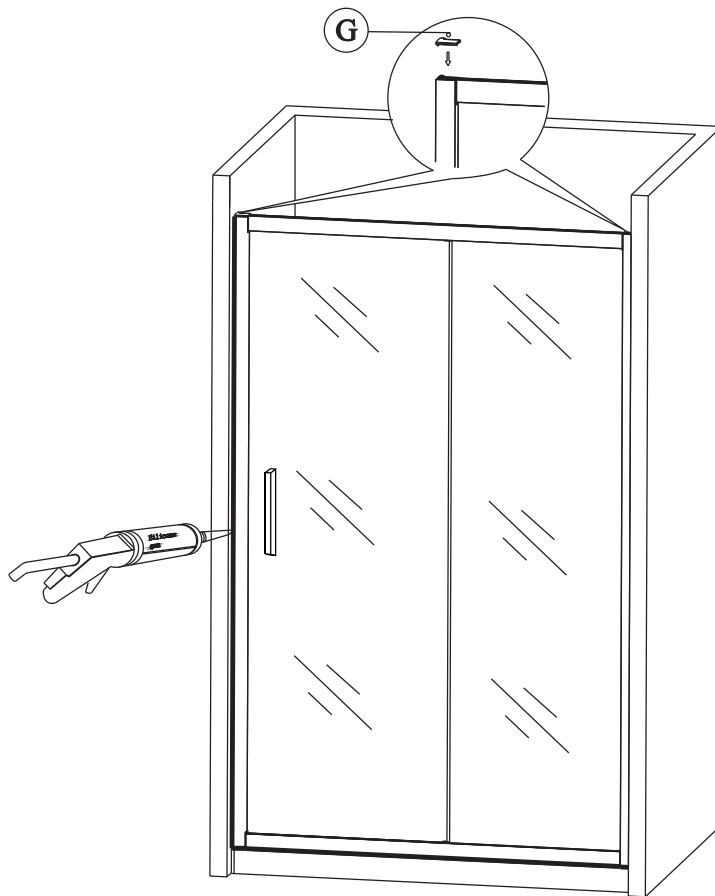

11

12

13

Polysan s.r.o.
Nesměřice 52
285 22 Zruč nad Sázavou
Czech Republic
www.polysan.net

EN 14428

Glass shower enclosure
cleaning efficiency: conforming
impact resistance: conforming
operating life: conforming