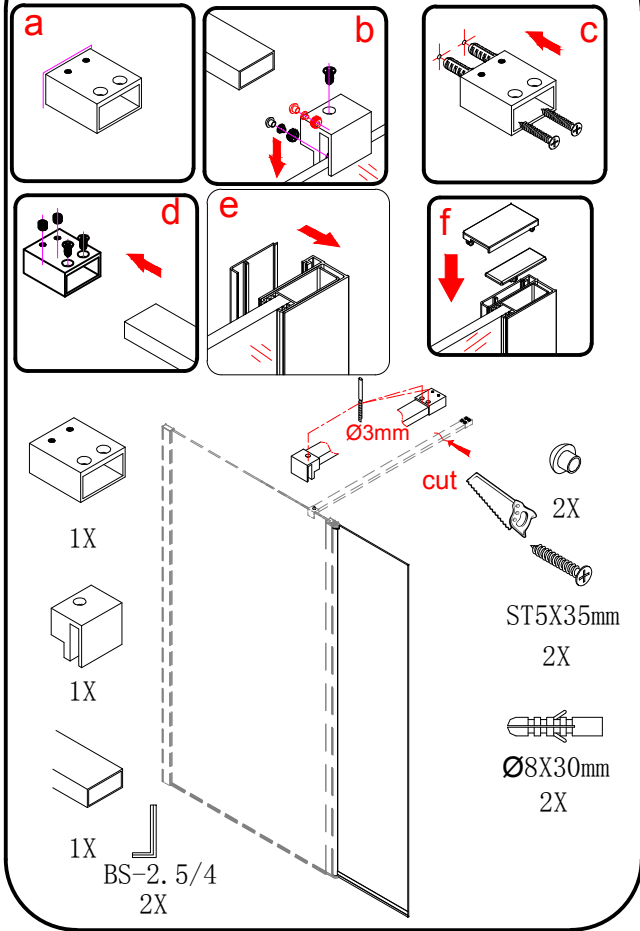

4a

or 4b

5

or

Polysan s.r.o.
Nesměřice 52
285 22 Zruč nad Sázavou
Czech Republic
www.polysan.net

EN 14428

Glass shower enclosure
cleaning efficiency: conforming
impact resistance: conforming
operating life: conforming

Skleněné sprchové zástěny
schopnost čištění: vyhovuje
odolnost proti nárazu: vyhovuje
životnost: vyhovuje