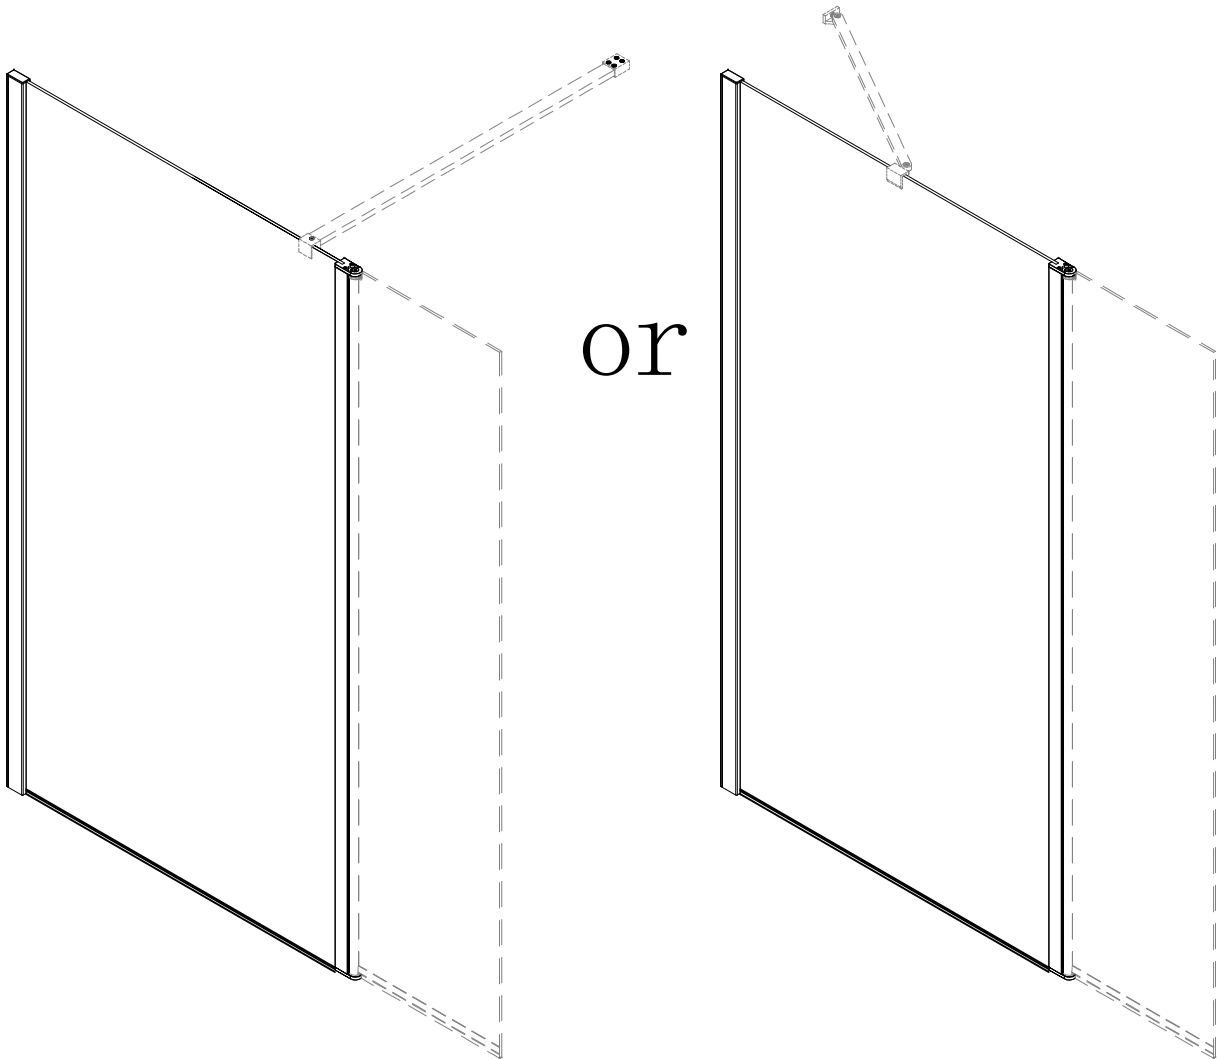

MODULAR SHOWER

MS3A-70/80/90/100/120

polysan

Polysan s.r.o.
Nesměřice 52
285 22 Zruč nad Sázavou
Czech Republic
www.polysan.net