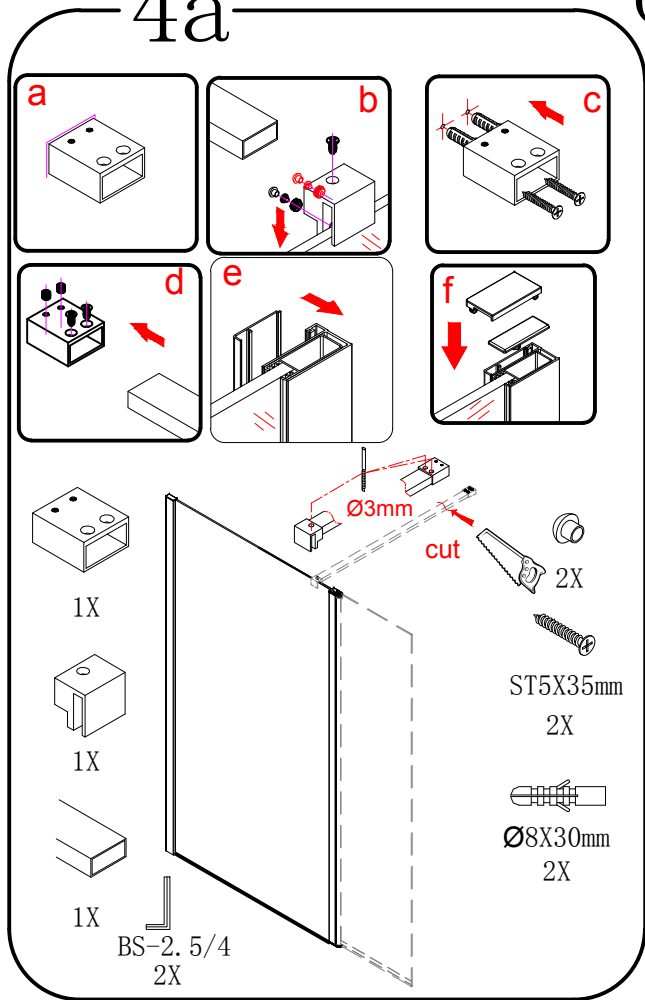

4a

or

4b

5

or

Polysan s.r.o.
Nesměřice 52
285 22 Zruč nad Sázavou
Czech Republic
www.polysan.net

EN 14428

Glass shower enclosure
cleaning efficiency: conforming
impact resistance: conforming
operating life: conforming

Skleněné sprchové zástěny
schopnost čištění: vyhovuje
odolnost proti nárazu: vyhovuje
životnost: vyhovuje