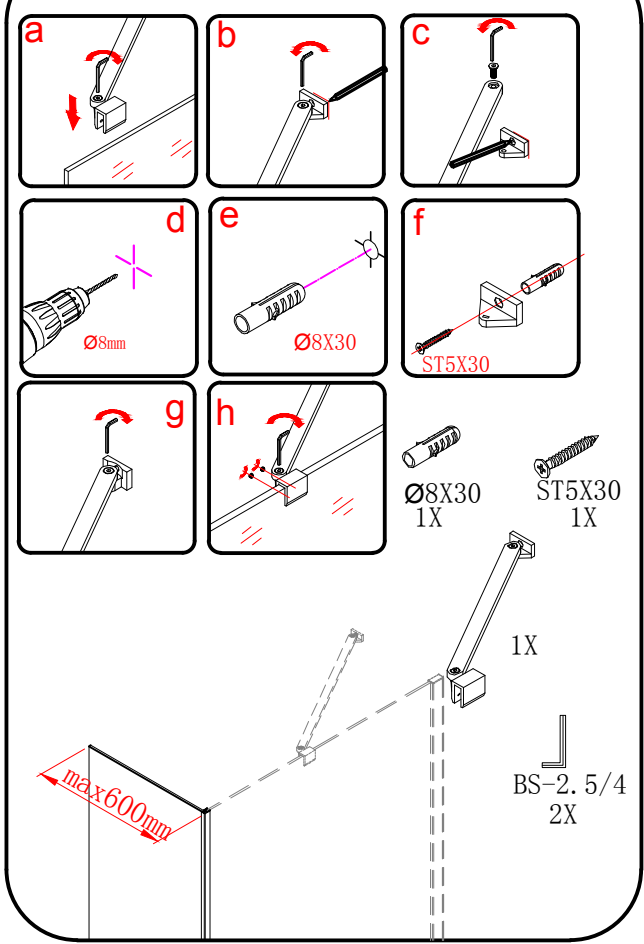

MODULAR SHOWER

MS2B-30R/40R/60R/80R/100R/120R

polysan 

Polysan s.r.o.
Nesměřice 52
285 22 Zruč nad Sázavou
Czech Republic
www.polysan.net

or

4b

4c

5

6

Polysan s.r.o.
Nesměřice 52
285 22 Zruč nad Sázavou
Czech Republic
www.polysan.net

EN 14428

Glass shower enclosure
cleaning efficiency: conforming
impact resistance: conforming
operating life: conforming