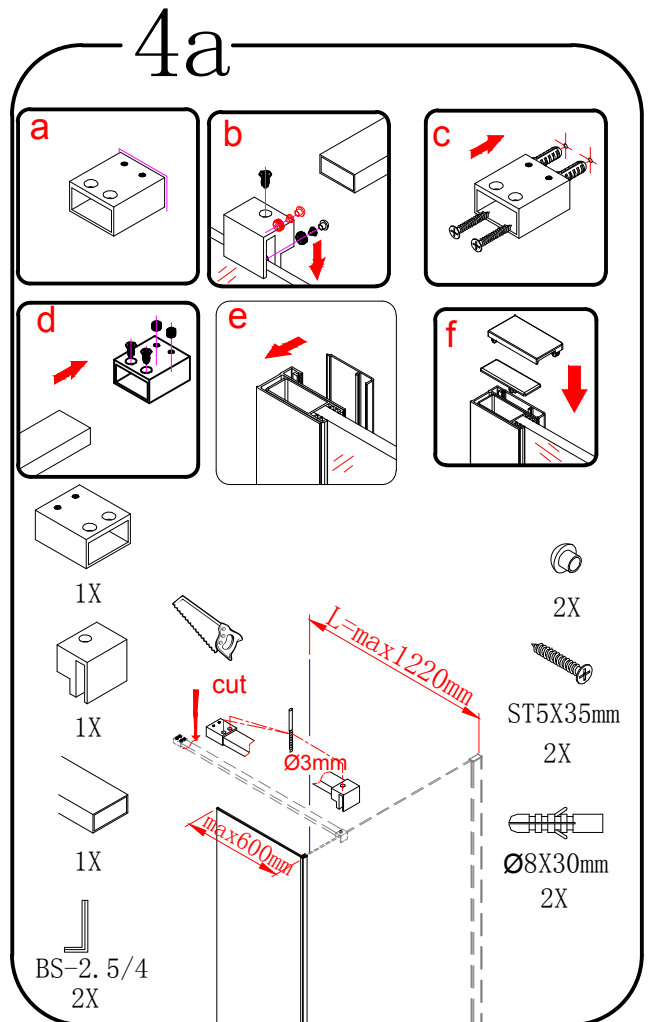

MODULAR SHOWER

MS2B-30R/40R/60R/80R/100R/120R

polysan 

Polysan s.r.o.
Nesměřice 52
285 22 Zruč nad Sázavou
Czech Republic
www.polysan.net

or

4b

4c

5

6

Polysan s.r.o.
Nesměřice 52
285 22 Zruč nad Sázavou
Czech Republic
www.polysan.net

EN 14428

Glass shower enclosure
cleaning efficiency: conforming
impact resistance: conforming
operating life: conforming