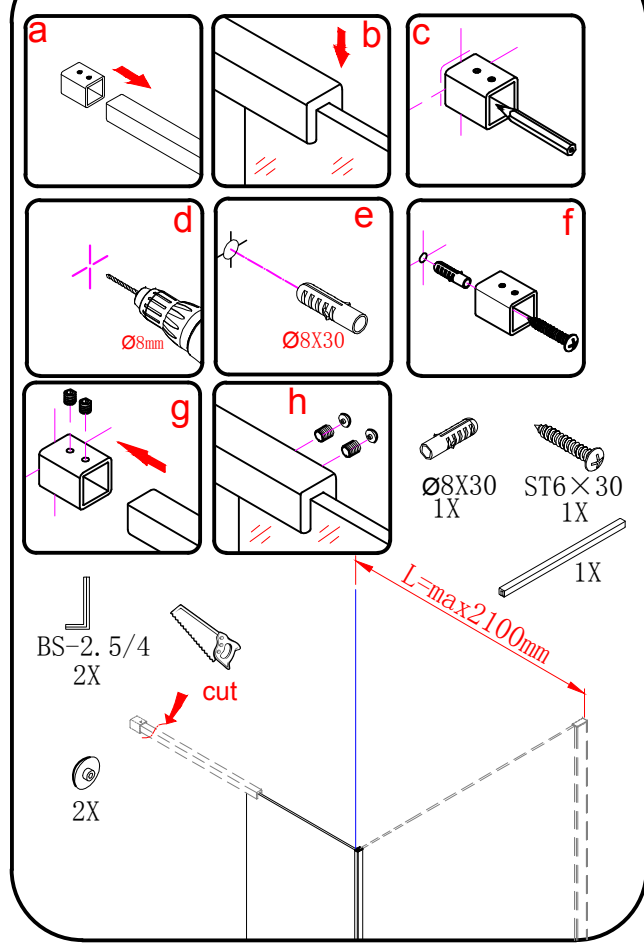

MODULAR SHOWER

MS2B-30R/40R/60R/80R/100R/120R

polysan 

Polysan s.r.o.
Nesměřice 52
285 22 Zruč nad Sázavou
Czech Republic
www.polysan.net

or

4b

4c

5

6

Polysan s.r.o.
Nesměřice 52
285 22 Zruč nad Sázavou
Czech Republic
www.polysan.net

EN 14428

Glass shower enclosure
cleaning efficiency: conforming
impact resistance: conforming
operating life: conforming