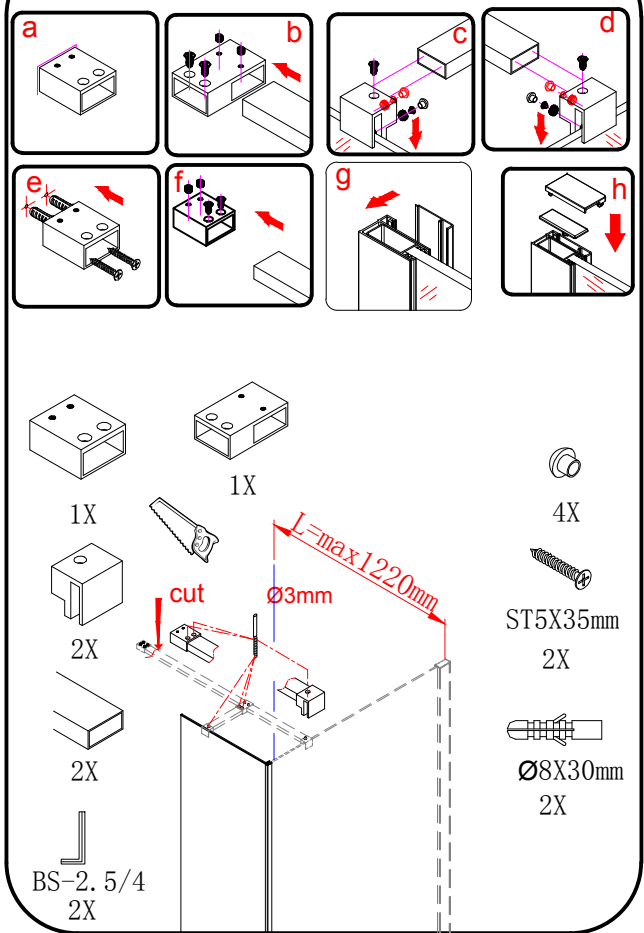

MODULAR SHOWER

MS2B-30R/40R/60R/80R/100R/120R

polysan 

Polysan s.r.o.
Nesměřice 52
285 22 Zruč nad Sázavou
Czech Republic
www.polysan.net

or

4b

4c

5

6

Polysan s.r.o.
Nesměřice 52
285 22 Zruč nad Sázavou
Czech Republic
www.polysan.net

EN 14428

Glass shower enclosure
cleaning efficiency: conforming
impact resistance: conforming
operating life: conforming