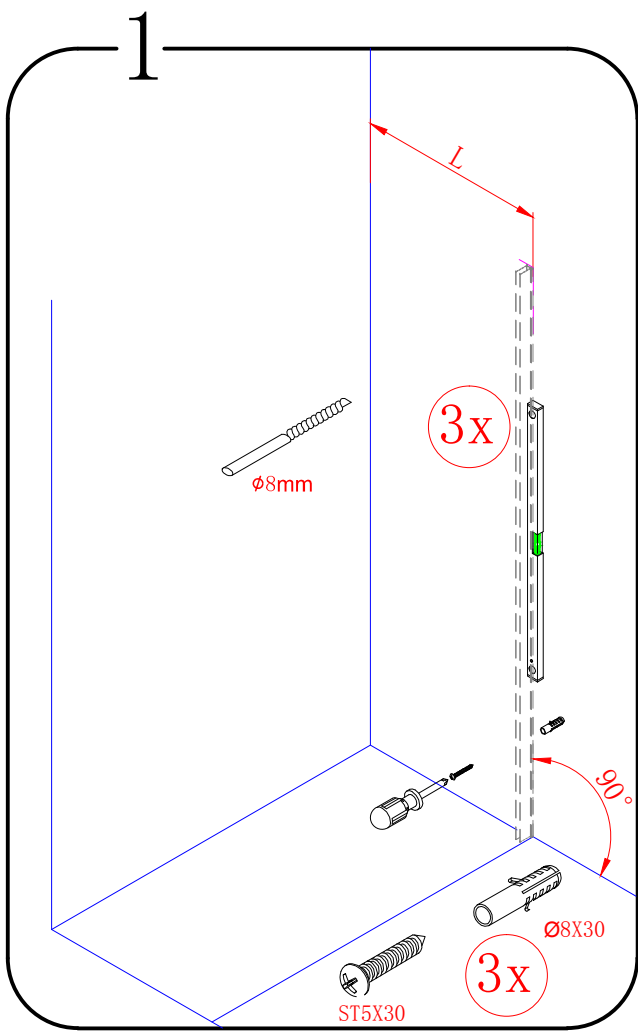

MODULAR SHOWER

MS2B-30R/40R/60R/80R/100R/120R

polysan 

Polysan s.r.o.
Nesměřice 52
285 22 Zruč nad Sázavou
Czech Republic
www.polysan.net

or

4b

4c

5

6

Polysan s.r.o.
Nesměřice 52
285 22 Zruč nad Sázavou
Czech Republic
www.polysan.net

EN 14428

Glass shower enclosure
cleaning efficiency: conforming
impact resistance: conforming
operating life: conforming