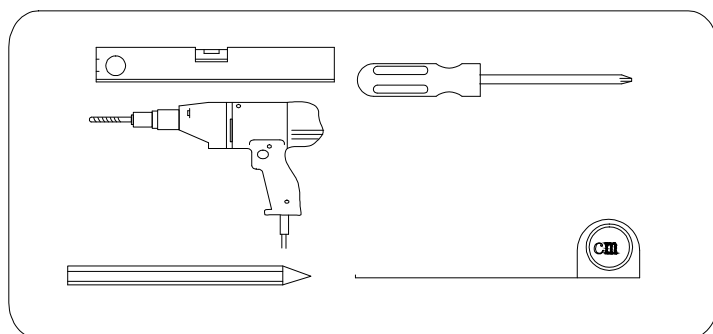

MODULAR SHOWER

MS2B-30R/40R/60R/80R/100R/120R

polysan 

Polysan s.r.o.
Nesměřice 52
285 22 Zruč nad Sázavou
Czech Republic
www.polysan.net

or

4b

4c

5

6

Polysan s.r.o.
Nesměřice 52
285 22 Zruč nad Sázavou
Czech Republic
www.polysan.net

EN 14428

Glass shower enclosure
cleaning efficiency: conforming
impact resistance: conforming
operating life: conforming