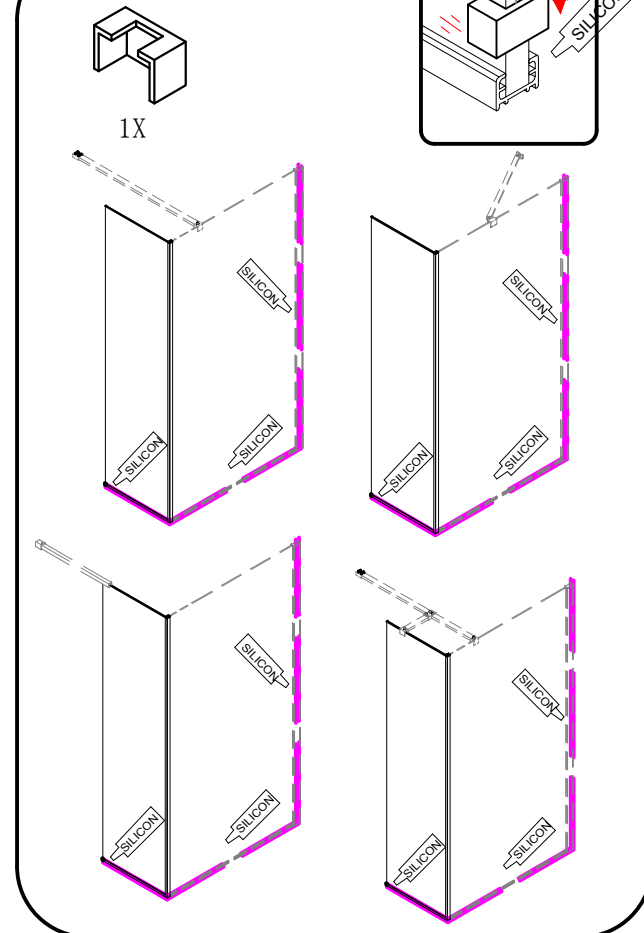

MODULAR SHOWER

MS2B-30R/40R/60R/80R/100R/120R

polysan 

Polysan s.r.o.
Nesměřice 52
285 22 Zruč nad Sázavou
Czech Republic
www.polysan.net

or

4b

4c

5

6

Polysan s.r.o.
Nesměřice 52
285 22 Zruč nad Sázavou
Czech Republic
www.polysan.net

EN 14428

Glass shower enclosure
cleaning efficiency: conforming
impact resistance: conforming
operating life: conforming