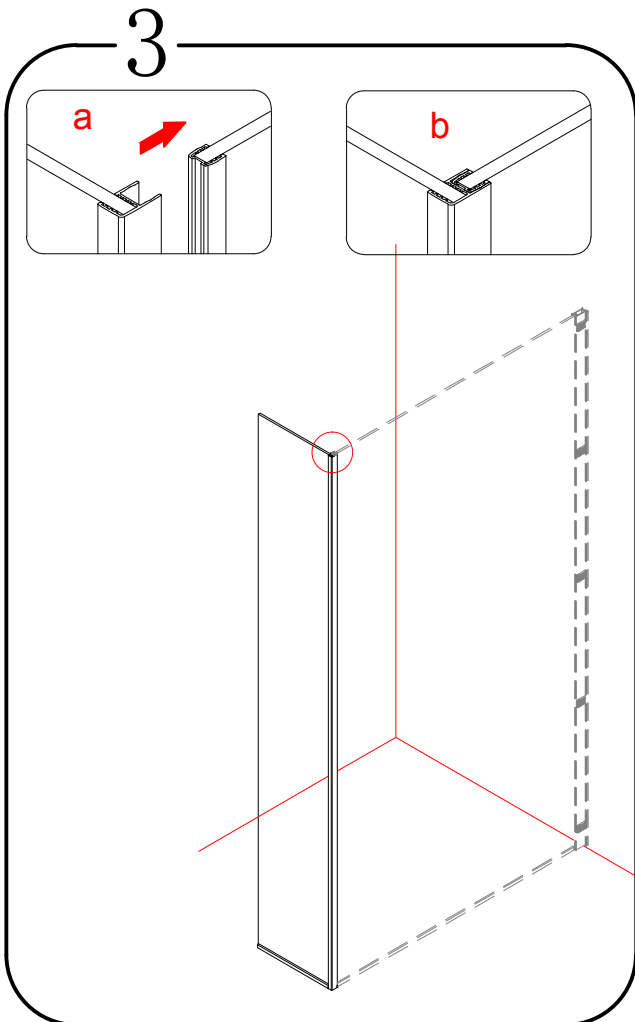

MODULAR SHOWER

MS2B-30R/40R/60R/80R/100R/120R

polysan 

Polysan s.r.o.
Nesměřice 52
285 22 Zruč nad Sázavou
Czech Republic
www.polysan.net

or

4b

4c

5

6

Polysan s.r.o.
Nesměřice 52
285 22 Zruč nad Sázavou
Czech Republic
www.polysan.net

EN 14428

Glass shower enclosure
cleaning efficiency: conforming
impact resistance: conforming
operating life: conforming