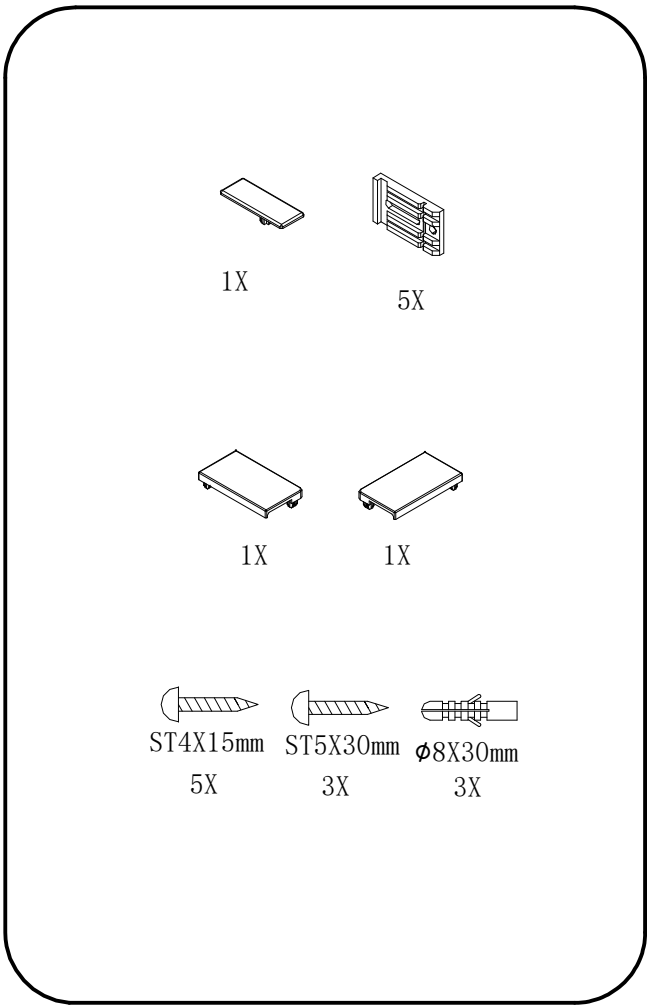

MODULAR SHOWER

MS2A-70/80/90/100/110/120

polysan 

Polysan s.r.o.
Nesměřice 52
285 22 Zruč nad Sázavou
Czech Republic
www.polysan.net

4a

or 4b

or 4c

5

Polysan s.r.o.
Nesměřice 52
285 22 Zruč nad Sázavou
Czech Republic
www.polysan.net

EN 14428

Glass shower enclosure
cleaning efficiency: conforming
impact resistance: conforming
operating life: conforming