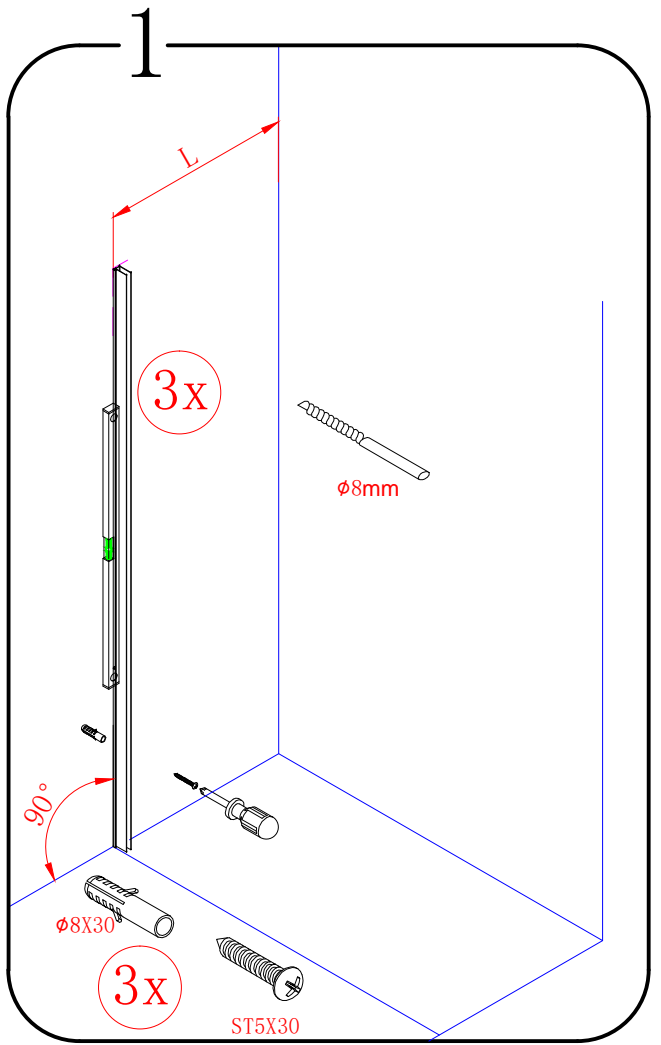

MODULAR SHOWER

MS2A-70/80/90/100/110/120

polysan 

Polysan s.r.o.
Nesměřice 52
285 22 Zruč nad Sázavou
Czech Republic
www.polysan.net

4a

or 4b

or 4c

5

Polysan s.r.o.
Nesměřice 52
285 22 Zruč nad Sázavou
Czech Republic
www.polysan.net

EN 14428

Glass shower enclosure
cleaning efficiency: conforming
impact resistance: conforming
operating life: conforming