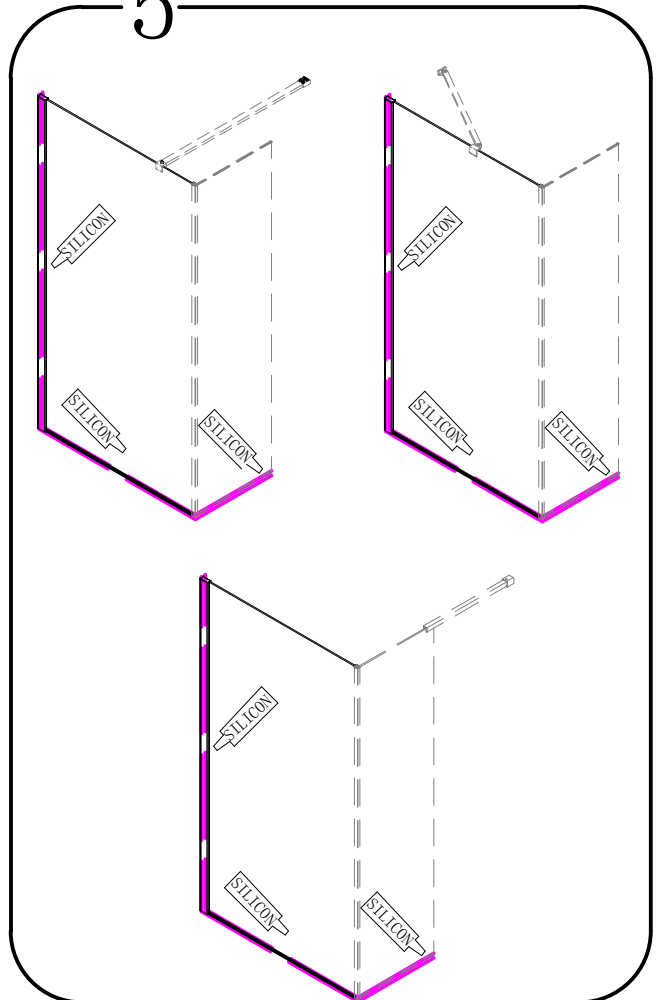

MODULAR SHOWER

MS2A-70/80/90/100/110/120

polysan 

Polysan s.r.o.
Nesměřice 52
285 22 Zruč nad Sázavou
Czech Republic
www.polysan.net

4a

or 4b

or 4c

5

Polysan s.r.o.
Nesměřice 52
285 22 Zruč nad Sázavou
Czech Republic
www.polysan.net

EN 14428

Glass shower enclosure
cleaning efficiency: conforming
impact resistance: conforming
operating life: conforming