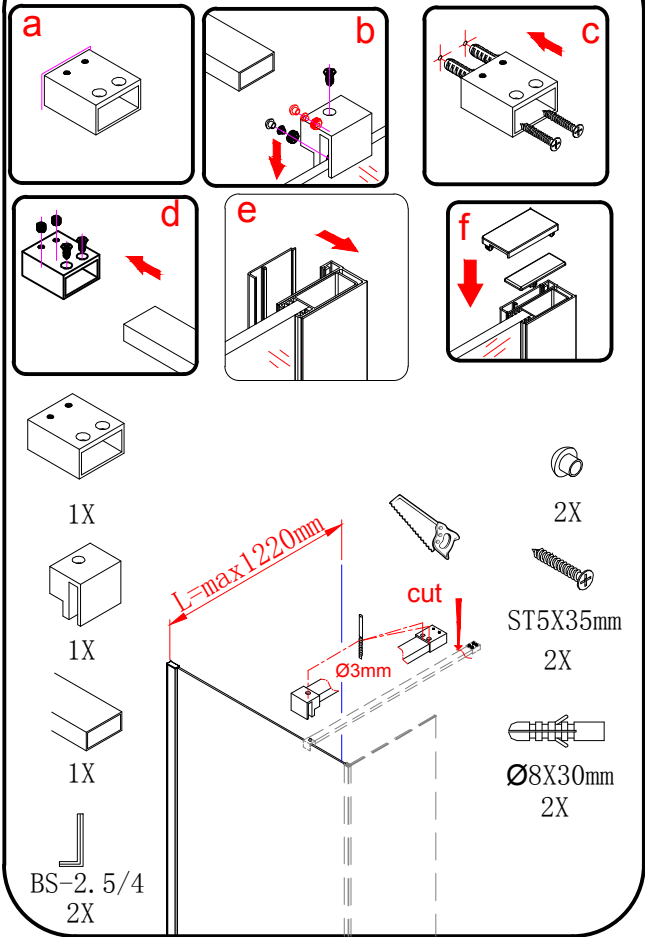

MODULAR SHOWER

MS2A-70/80/90/100/110/120

polysan 

Polysan s.r.o.
Nesměřice 52
285 22 Zruč nad Sázavou
Czech Republic
www.polysan.net

4a

or 4b

or 4c

5

Polysan s.r.o.
Nesměřice 52
285 22 Zruč nad Sázavou
Czech Republic
www.polysan.net

EN 14428

Glass shower enclosure
cleaning efficiency: conforming
impact resistance: conforming
operating life: conforming