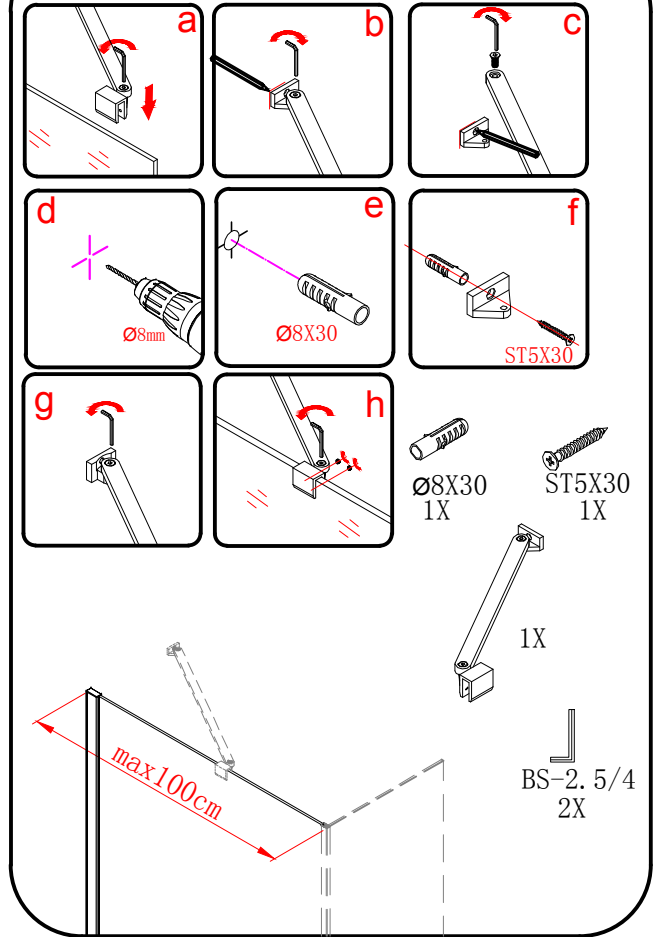

MODULAR SHOWER

MS2A-70/80/90/100/110/120

polysan 

Polysan s.r.o.
Nesměřice 52
285 22 Zruč nad Sázavou
Czech Republic
www.polysan.net

4a

or 4b

or 4c

5

Polysan s.r.o.
Nesměřice 52
285 22 Zruč nad Sázavou
Czech Republic
www.polysan.net

EN 14428

Glass shower enclosure
cleaning efficiency: conforming
impact resistance: conforming
operating life: conforming