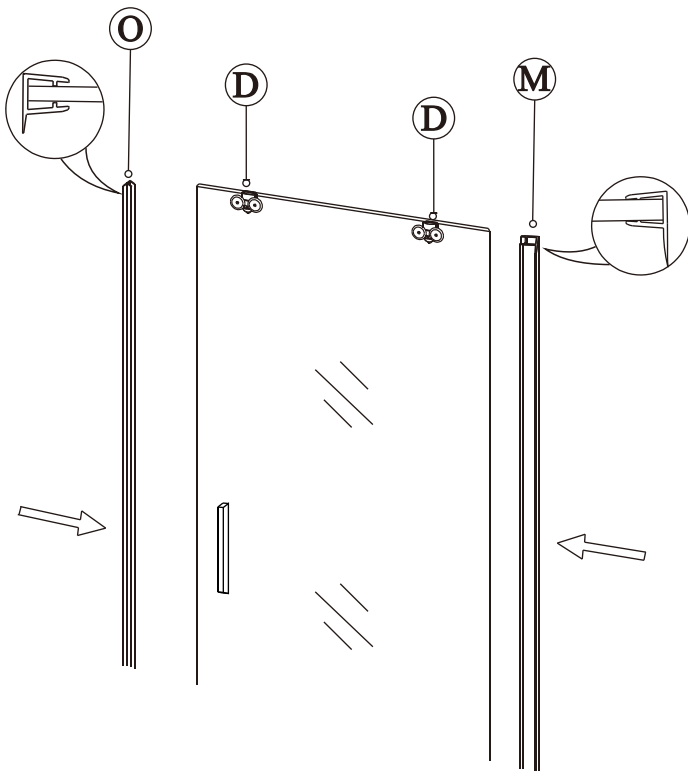

4

5

6

7

8

9

10

11

12

13

Polysan s.r.o.  
Nesměřice 52  
285 22 Zruč nad Sázavou  
Czech Republic  
[www.polysan.net](http://www.polysan.net)

EN 14428

Glass shower enclosure  
cleaning efficiency: conforming  
impact resistance: conforming  
operating life: conforming