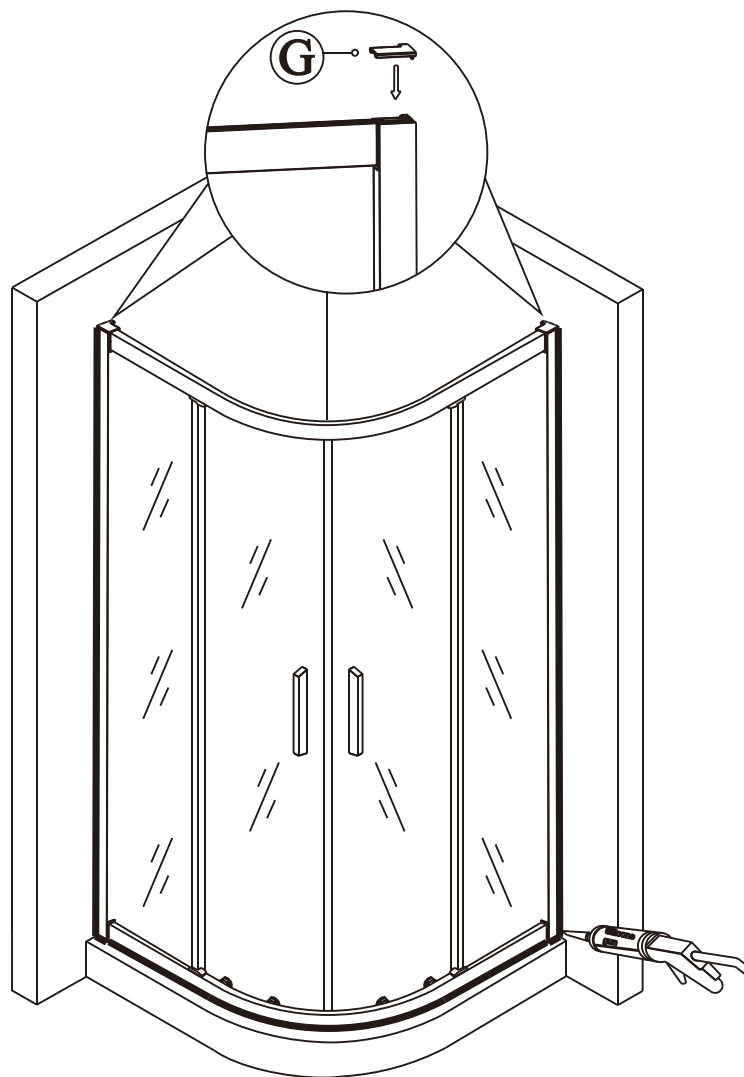

10

11

12

Polysan s.r.o.
Nesměřice 52
285 22 Zruč nad Sázavou
Czech Republic
www.polysan.net

EN 14428

Glass shower enclosure
cleaning efficiency: conforming
impact resistance: conforming
operating life: conforming