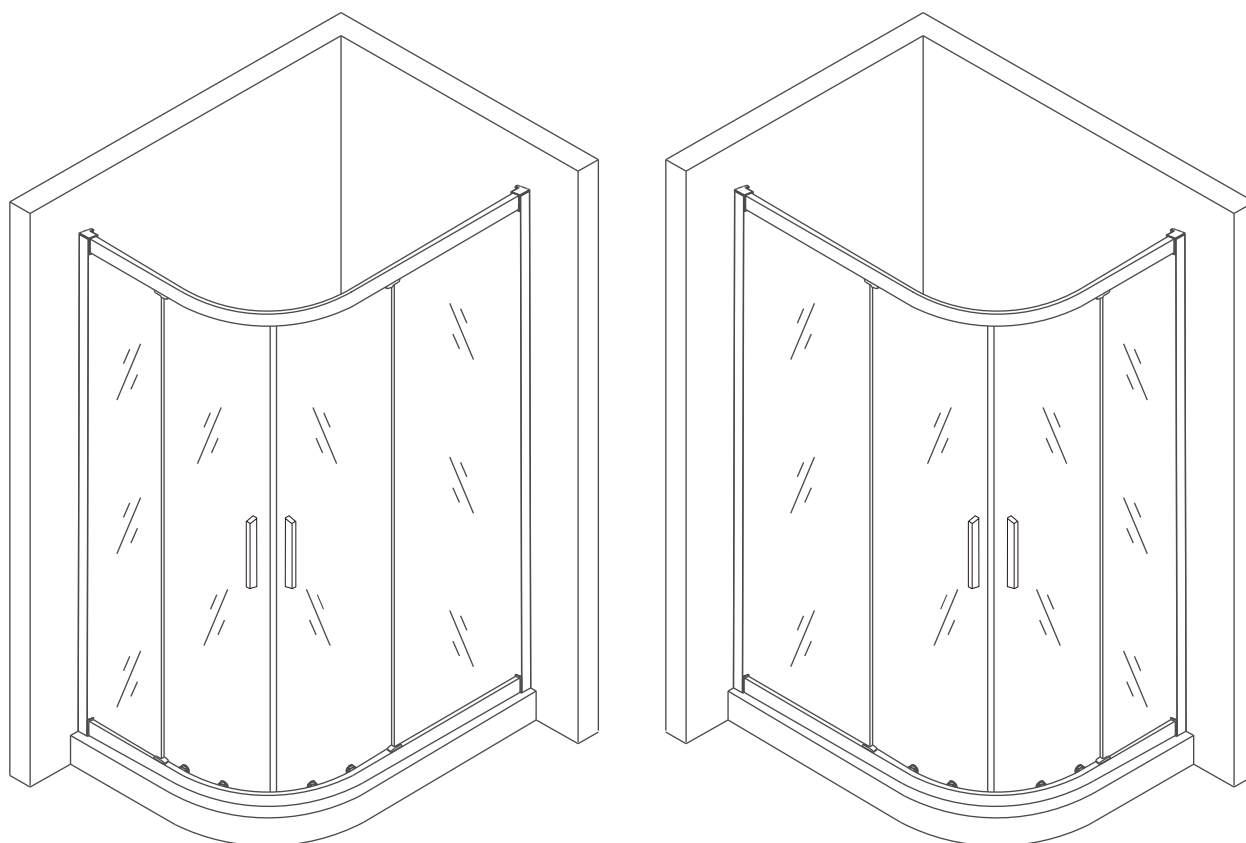

EASY LINE

EL2715, EL2815, EL2915

polysan

Polysan s.r.o.
Nesměřice 52
285 22 Zruč nad Sázavou
www.polysan.net