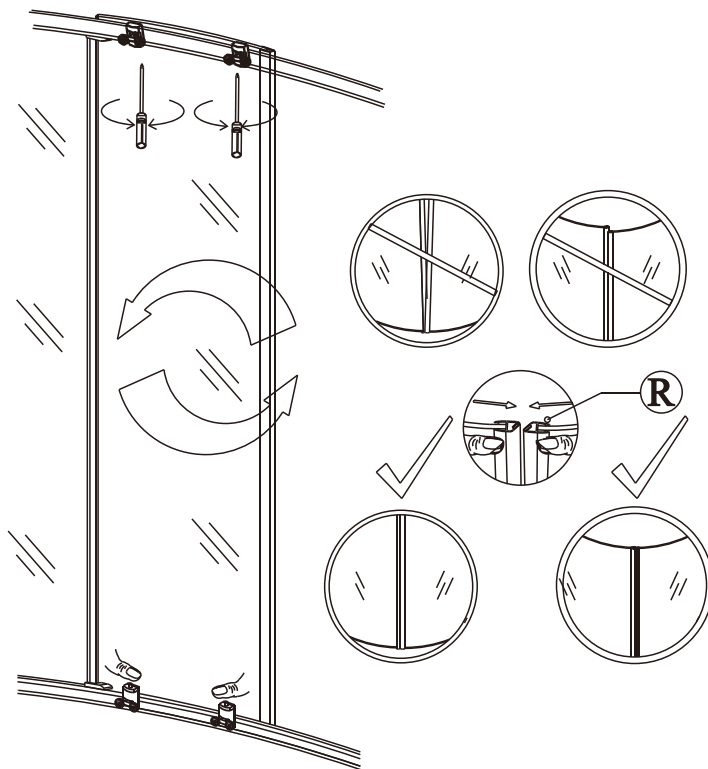

10

11

12

Polysan s.r.o.
Nesměřice 52
285 22 Zruč nad Sázavou
Czech Republic
www.polysan.net

EN 14428

Glass shower enclosure
cleaning efficiency: conforming
impact resistance: conforming
operating life: conforming