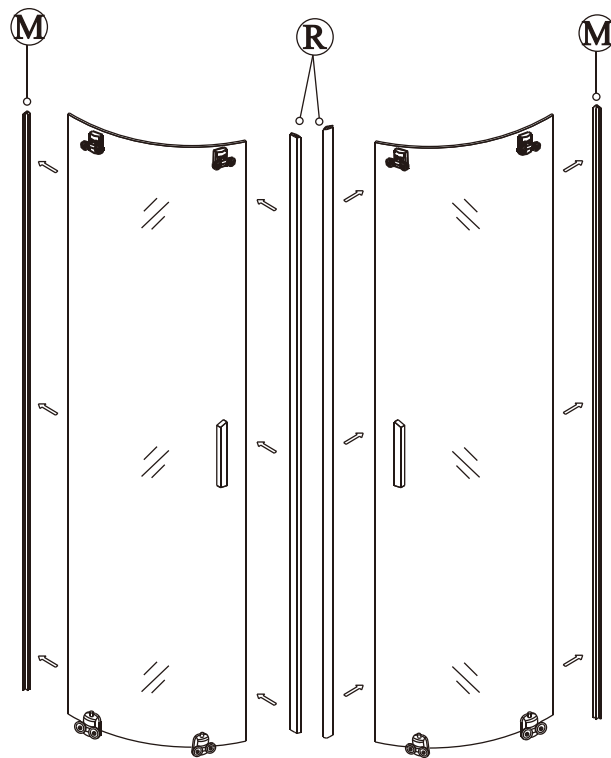

10

11

12

Polysan s.r.o.
Nesměřice 52
285 22 Zruč nad Sázavou
Czech Republic
www.polysan.net

EN 14428

Glass shower enclosure
cleaning efficiency: conforming
impact resistance: conforming
operating life: conforming