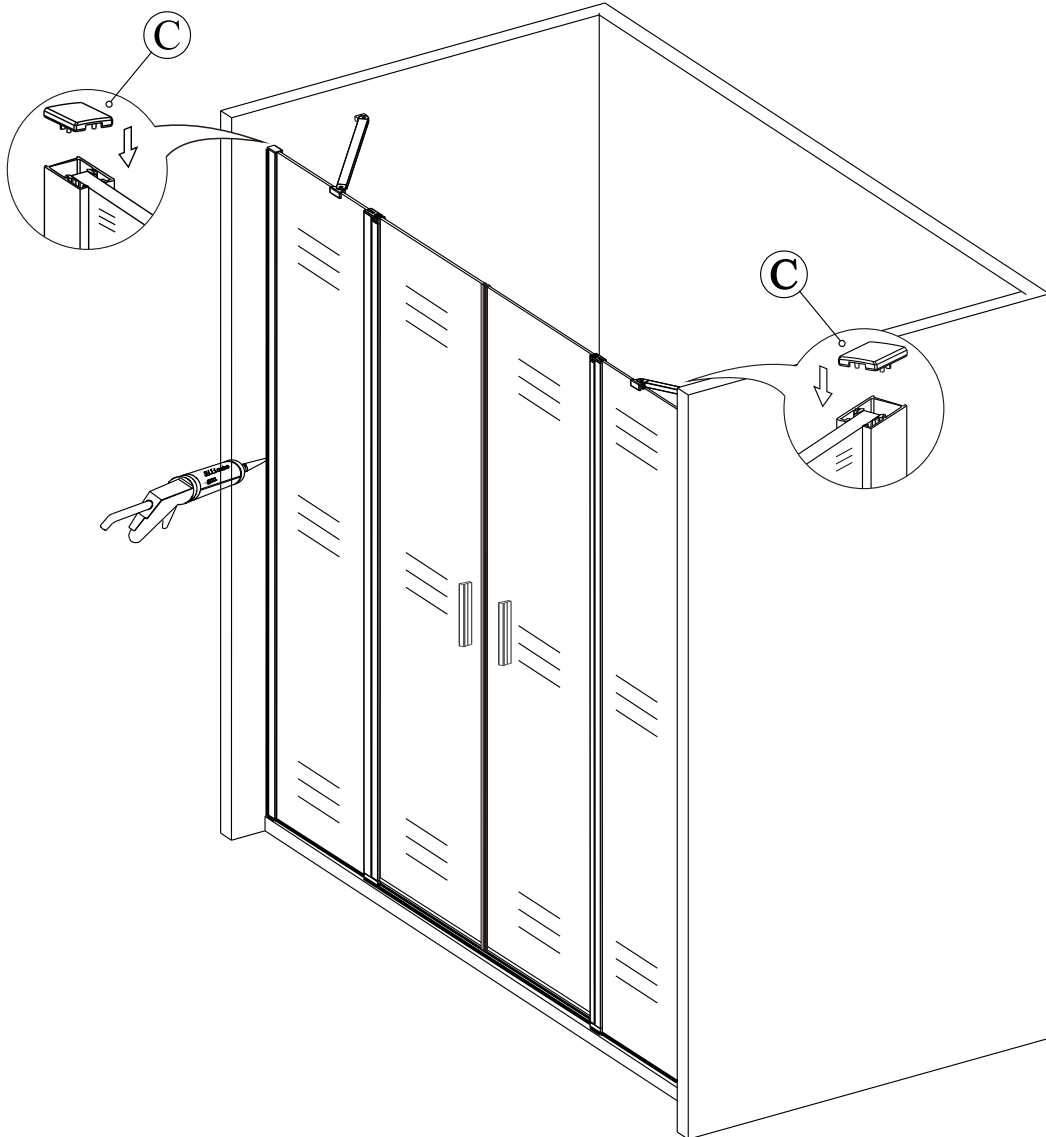

10

Polysan s.r.o.  
Nesměřice 52  
285 22 Zruč nad Sázavou  
Czech Republic  
[www.polysan.net](http://www.polysan.net)

EN 14428

Glass shower enclosure  
cleaning efficiency: conforming  
impact resistance: conforming  
operating life: conforming