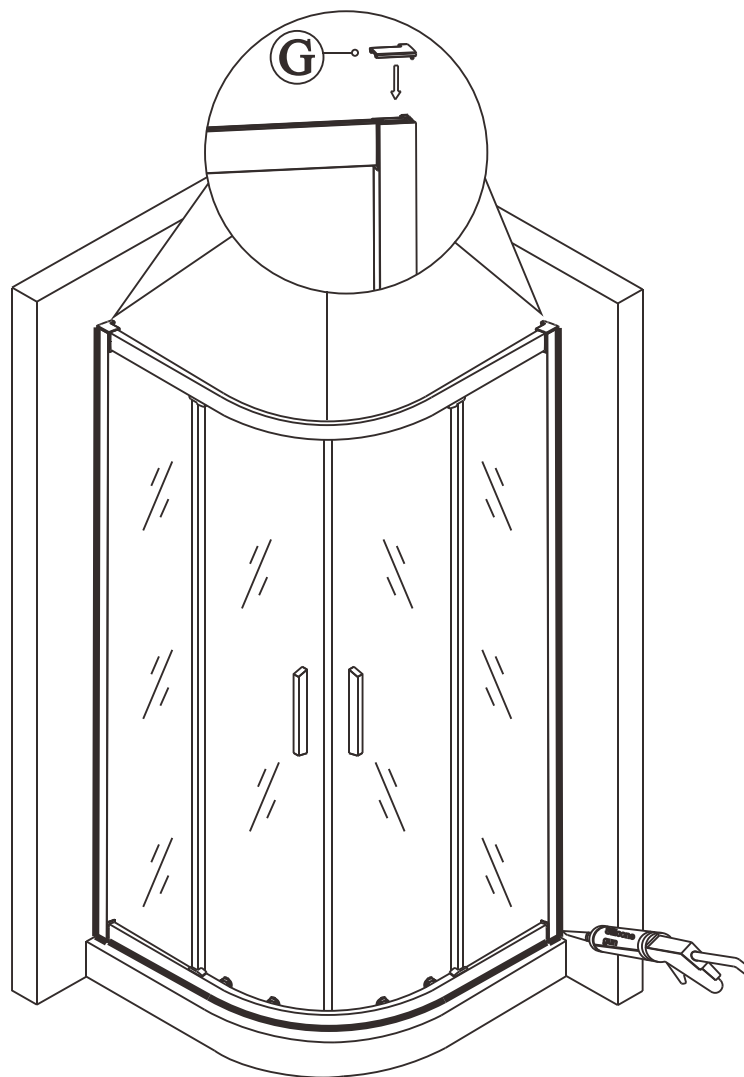

Polysan s.r.o.
Nesměřice 52
285 22 Zruč nad Sázavou
Czech Republic
www.polysan.net

EN 14428

Glass shower enclosure
cleaning efficiency: conforming
impact resistance: conforming
operating life: conforming