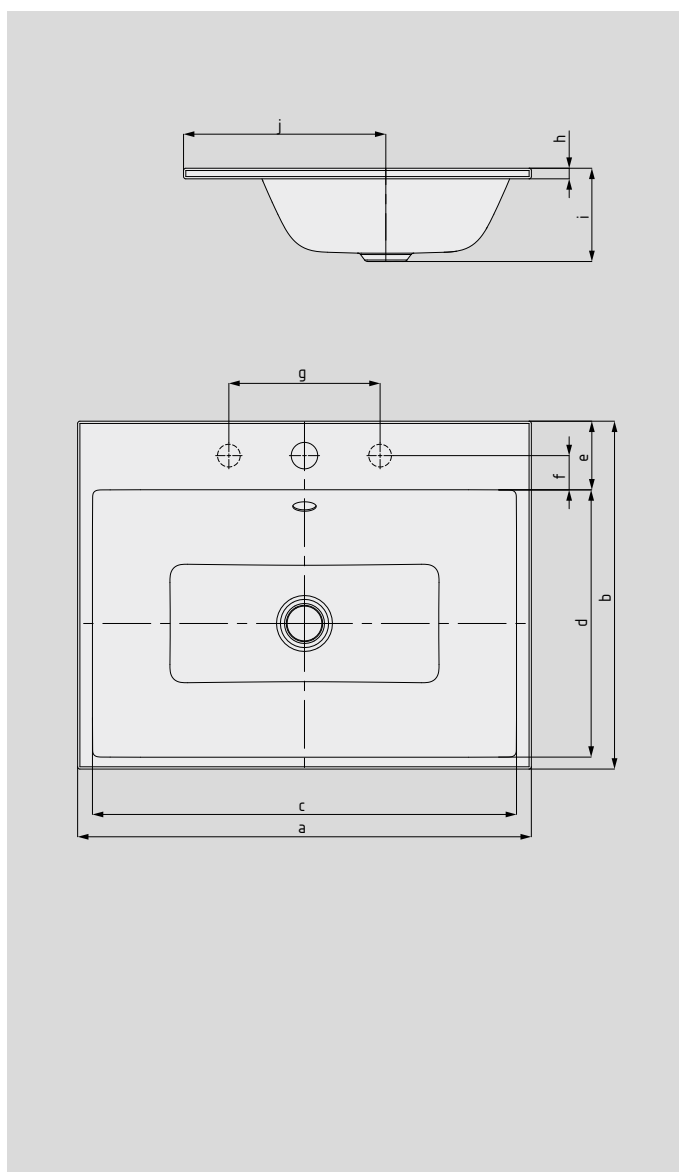

PURO BUILT-IN WASHBASIN

- elegant rectangular washbasin in a classically minimalist design
- reduced precise edges
- very generous interior dimensions
- clean and timeless lines - immortalised in long-lasting KALDEWEI steel enamel
- harmonises perfectly with the PURO bath series
- designed by Anke Salomon

Similar illustrations

Model No.		3150	3151	3152
External length	a	460	600	900 mm
External width	b	460	460	460 mm
Internal length	c	421	560	860 mm
Internal width	d	354	354	354 mm
Depth of tap deck	e	90,5	90,5	90,5 mm
Distance tap holes to edge	f	45	45	45 mm
Distance of tap holes	g	200	200	200 mm
Height of rim	h	14	14	14 mm
Distance basin surface to bottom edge of waste hole	i	123	123	123 mm
Distance rear edge to centre of waste hole	j	267,5	267,5	267,5 mm
Weight of the enamelled washbasin in kg		5,5	6,7	9,8