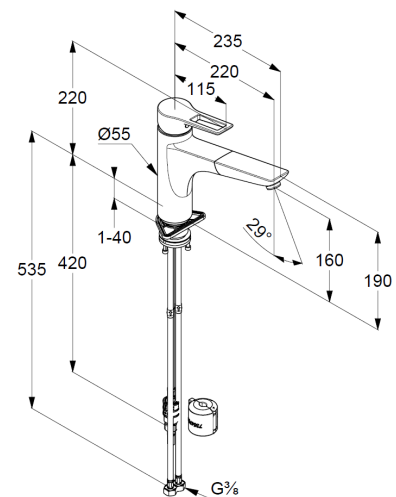

## Technical Data

KLUDI MIX  
Kitchen faucet  
DN 15

Ref.:  
329430562

Finishes:  
05 chrom

Product description  
Manufacturer KLUDI GmbH & Co. KG  
Typ: KLUDI MIX  
Kitchen faucet  
Ref: 329430562

Kitchen faucet  
single lever mixer  
stand assembly  
single hole mounted  
extractable spout  
quick connect  
open lever, metal  
aerator M24  
protected against back flow  
ceramic cartridge with hotwater safety device  
flow rate at 3 bar= 9 l/ min.  
swivel spout (110°)  
flexible hoses G 3/8 DVGW approved  
shank-fixing

Product picture

Dimensional drawing

Flow rate diagram