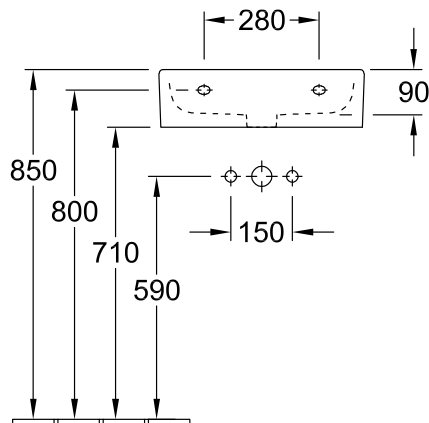

WASHBASINS, WASHBASIN, WALL-MOUNTED WASHBASINS MEMENTO

PRODUCT INFORMATION

1 . POSITION

Model	513360
Width	600 mm
Depth	420 mm
Weight	18 kg
Description	Sanitary ceramics wall fixation EN 31, EN 14688 Optionally available: Outlet valve with ceramic cover. towel holder (not included in scope of delivery): side installation (mountable: 2 pc.)
Tap fitting / Tap hole remark	suitable for 3-hole tap fittings, central tap hole punched out
Overflow remark	with overflow
Material	Sanitary ceramics
Specification texts	Memento; Washbasins; Sanitary ceramics; Size: 600 x 420 mm; Rectangle; suitable for 3-hole tap fittings, central tap hole punched out; with overflow; wall fixation; EN 31, EN 14688; Optionally available: Outlet valve with ceramic cover.; towel holder (not included in scope of delivery): side installation (mountable: 2 pc.)

COLOURS

White Alpin	51336001	4022693930354
White Alpin CeramicPlus	513360R1	4022693930415
Star White CeramicPlus	513360R2	4022693930477
Glossy Black CeramicPlus	513360S0	4022693930538

TECHNICAL DRAWINGS

513360

	A	C
5133 50	500	460
5133 51	500	460
5133 5L	500	460
5133 5G	500	460
5133 60	600	565
5133 61	600	565
5133 6L	600	565
5133 6G	600	565