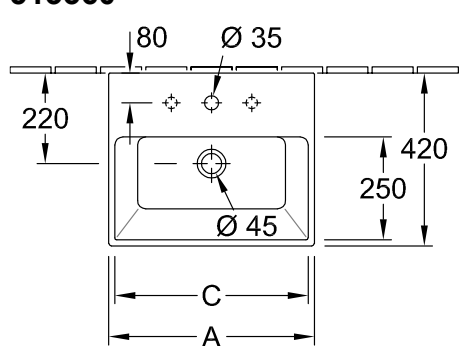

WASHBASINS, WASHBASIN, WALL-MOUNTED WASHBASINS MEMENTO

PRODUCT INFORMATION

1 . POSITION

Model	513360
Width	600 mm
Depth	420 mm
Weight	18 kg
Description	Sanitary ceramics wall fixation EN 31, EN 14688 Optionally available: Outlet valve with ceramic cover. towel holder (not included in scope of delivery): side installation (mountable: 2 pc.)
Tap fitting / Tap hole remark	suitable for 3-hole tap fittings, central tap hole punched out
Overflow remark	with overflow
Material	Sanitary ceramics
Specification texts	Memento; Washbasins; Sanitary ceramics; Size: 600 x 420 mm; Rectangle; suitable for 3-hole tap fittings, central tap hole punched out; with overflow; wall fixation; EN 31, EN 14688; Optionally available: Outlet valve with ceramic cover.; towel holder (not included in scope of delivery): side installation (mountable: 2 pc.)

COLOURS

White Alpin	51336001	4022693930354
White Alpin CeramicPlus	513360R1	4022693930415
Star White CeramicPlus	513360R2	4022693930477
Glossy Black CeramicPlus	513360S0	4022693930538

TECHNICAL DRAWINGS

513360

	A	C
5133 50	500	460
5133 51	500	460
5133 5L	500	460
5133 5G	500	460
5133 60	600	565
5133 61	600	565
5133 6L	600	565
5133 6G	600	565