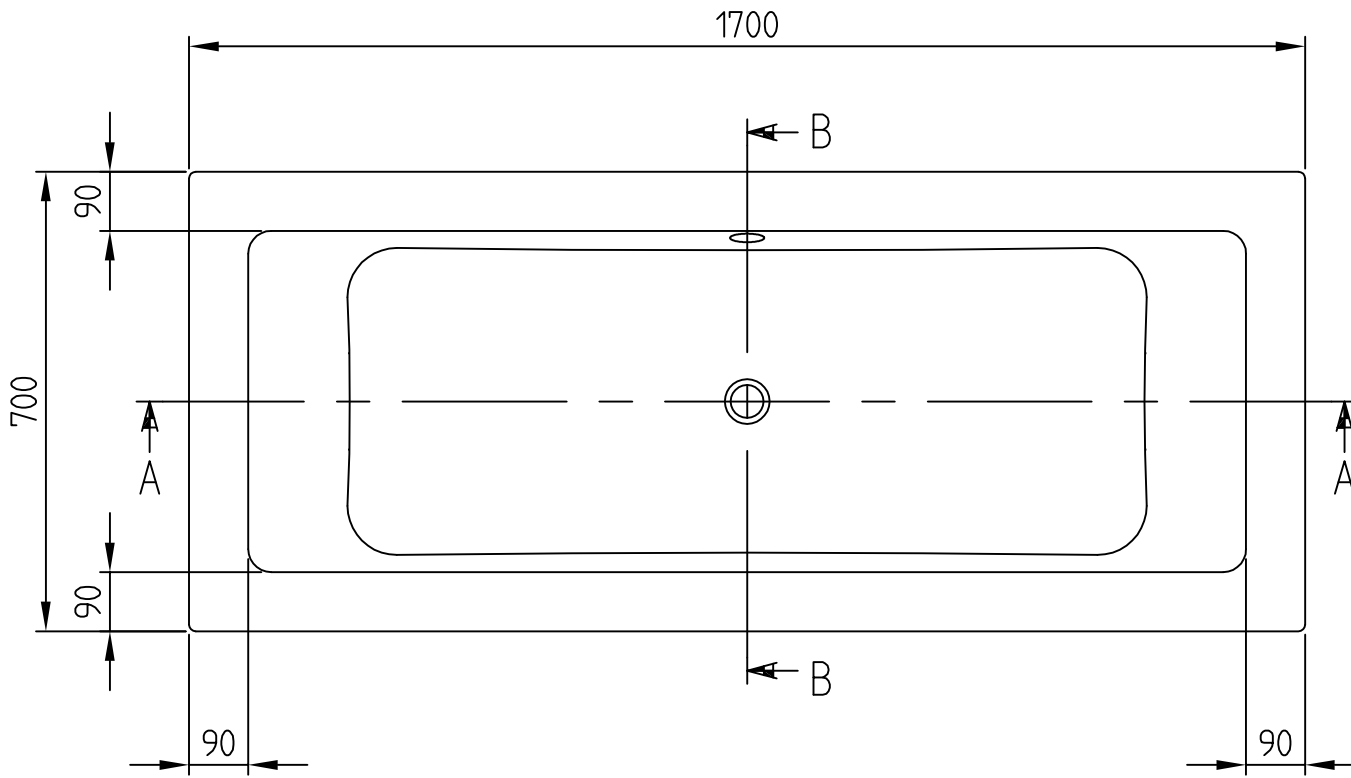

UBA177LEG2

LEGATO 170x70

Villeroy & Boch
1748

- This drawing is for information only.
- Dimensions on the actual product can deviate from this drawing.
- Claims about wrong dimensions on product or drawing will not be accepted.