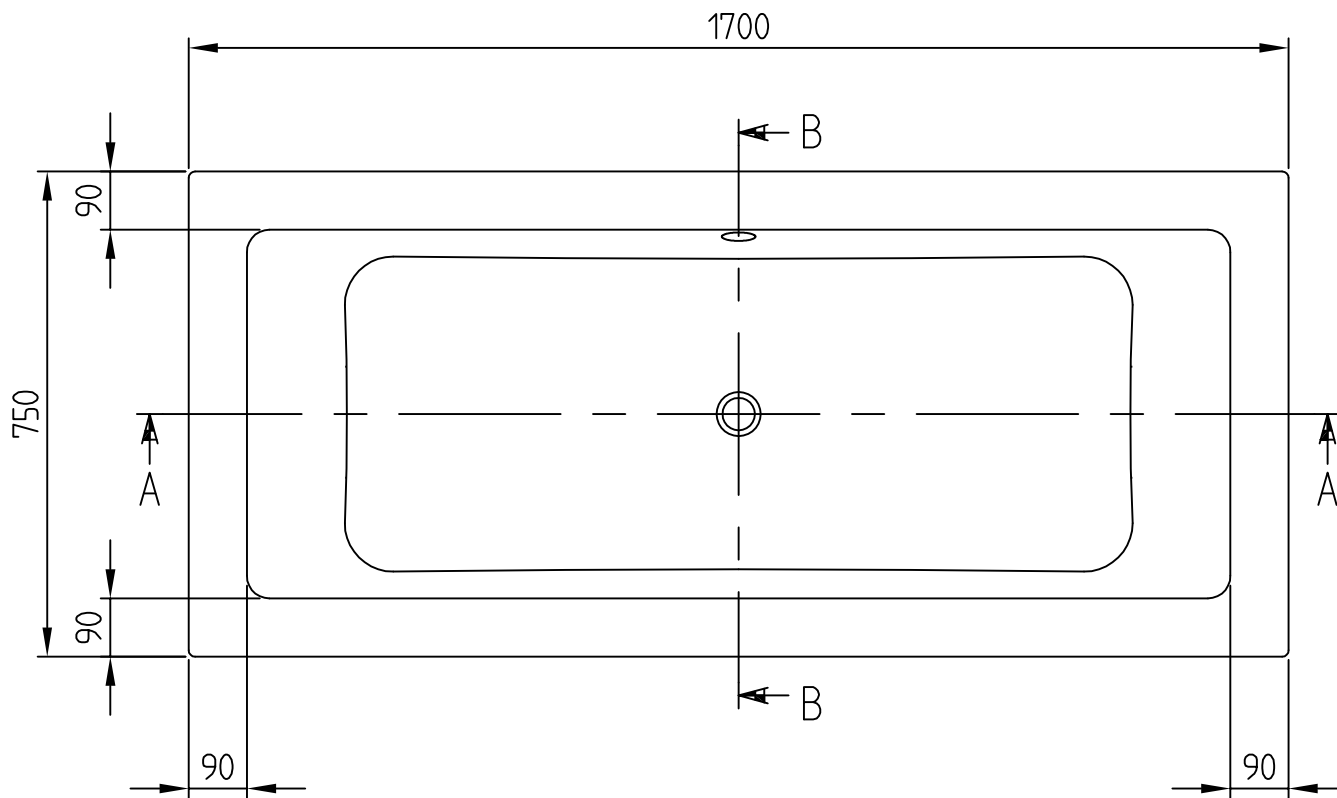

UBA170LEG2

LEGATO 170x75

Villeroy & Boch
1748

- This drawing is for information only.
- Dimensions on the actual product can deviate from this drawing.
- Claims about wrong dimensions on product or drawing will not be accepted.