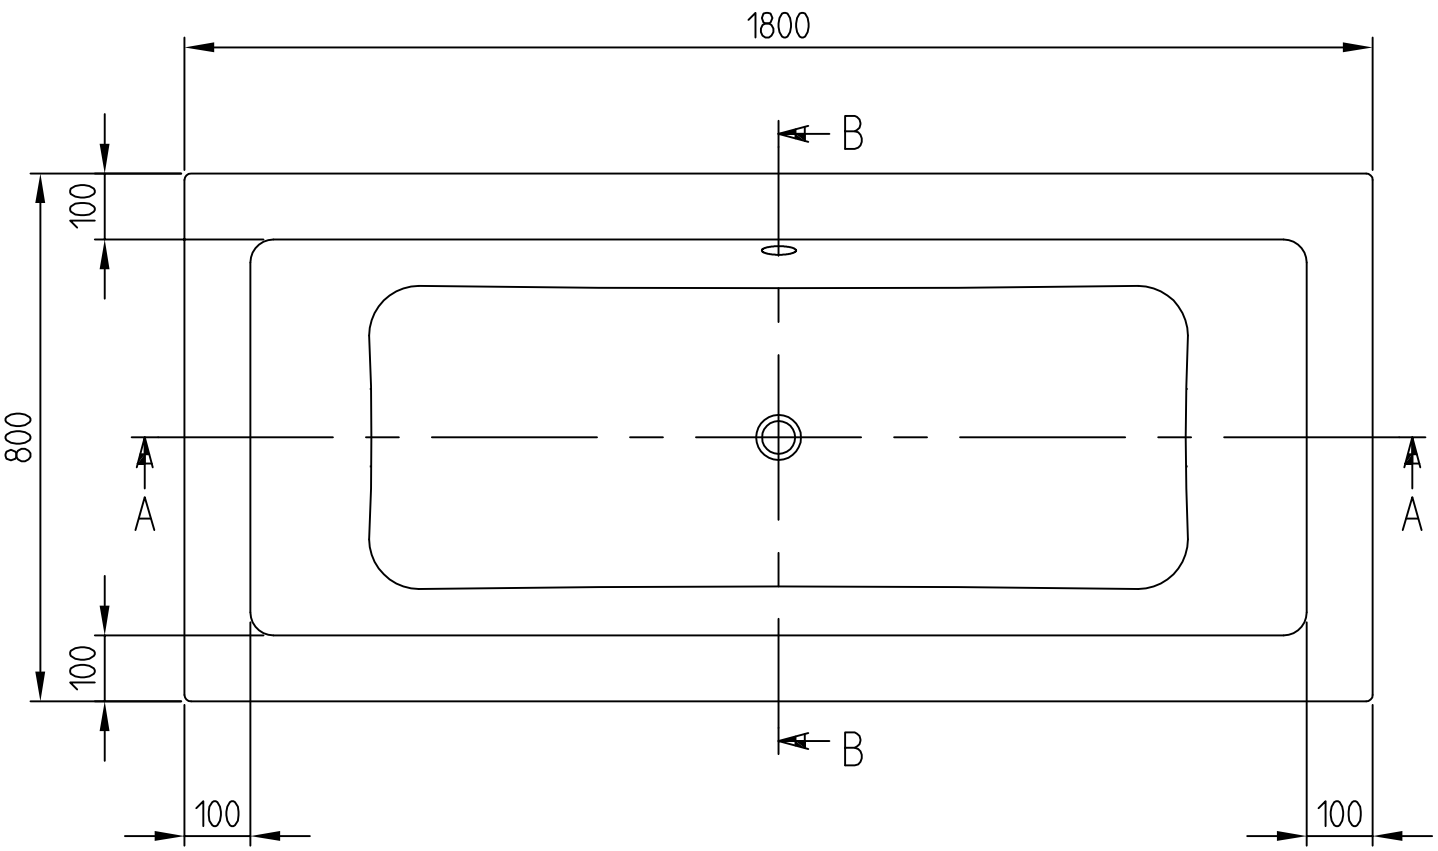

UBA180LEG2

LEGATO 180x80

Villeroy & Boch
 1748

- This drawing is for information only.
- Dimensions on the actual product can deviate from this drawing.
- Claims about wrong dimensions on product or drawing will not be accepted.