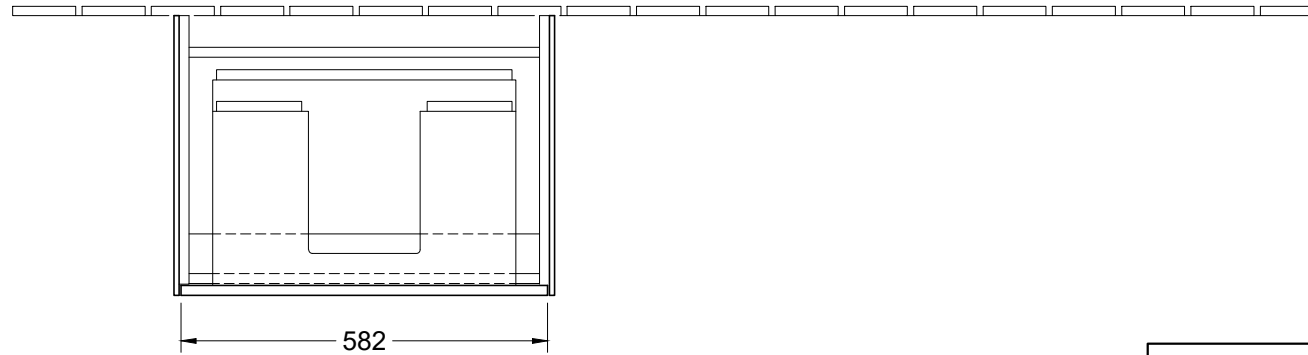

N \perp L
 220 - 240V

Collaro C00900XX / C009L0XX		 Villeroy & Boch 1748
V01 / 05.10.2018	1:12	