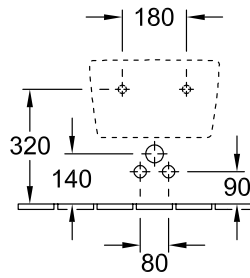

GE 111.510.00.1