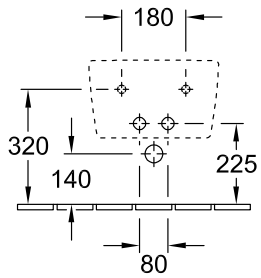

### 1 . POSITION

<b>Model</b>	<b>540500</b>
Collection	Avento
PROJECTS	DESIGN
Width	370 mm
Depth	530 mm
Weight	18,9 kg
description	Sanitary porcelain with fastening set for concealed fastening
Tap fitting / Tap hole remark	suitable for 1-hole tap fittings, tap hole punched out
Overflow remark	with overflow
Installation	wall-mounted
material	Sanitary porcelain
Specification texts	Avento; Bidet; Sanitary porcelain; Size: 370 x 530 mm; suitable for 1-hole tap fittings, tap hole punched out; with overflow; wall-mounted; with fastening set for concealed fastening

## COLOURS

White Alpin	54050001	4051202548551
White Alpin CeramicPlus	540500R1	4051202548568
Stone White CeramicPlus	540500RW	4051202843380

TECHNICAL DRAWINGS

540500

GE 111.512.00.1

GE 111.510.00.1

GE 111.510.00.1