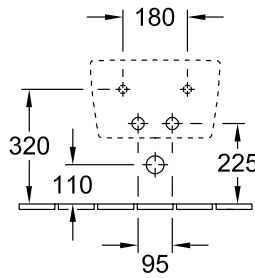

### 1 . POSITION

<b>Model</b>	<b>540500</b>
Collection	Avento
PROJECTS	DESIGN
Width	370 mm
Depth	530 mm
Weight	18,9 kg
description	Sanitary porcelain with fastening set for concealed fastening
Tap fitting / Tap hole remark	suitable for 1-hole tap fittings, tap hole punched out
Overflow remark	with overflow
Installation	wall-mounted
material	Sanitary porcelain
Specification texts	Avento; Bidet; Sanitary porcelain; Size: 370 x 530 mm; suitable for 1-hole tap fittings, tap hole punched out; with overflow; wall-mounted; with fastening set for concealed fastening

## COLOURS

White Alpin	54050001	4051202548551
White Alpin CeramicPlus	540500R1	4051202548568
Stone White CeramicPlus	540500RW	4051202843380

TECHNICAL DRAWINGS

540500

GE 111.512.00.1

GE 111.510.00.1

GE 111.510.00.1