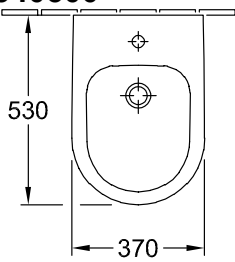

TECHNICAL DRAWINGS

540500

GE 111.512.00.1