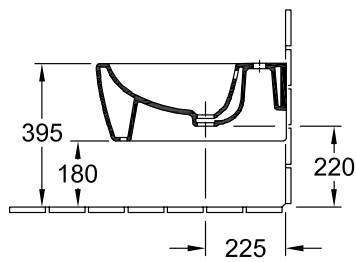

TECHNICAL DRAWINGS

540500

GE 111.512.00.1