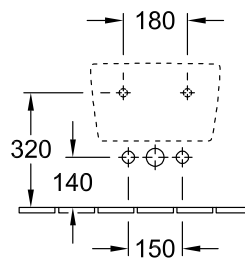

TECHNICAL DRAWINGS

540500

GE 111.512.00.1