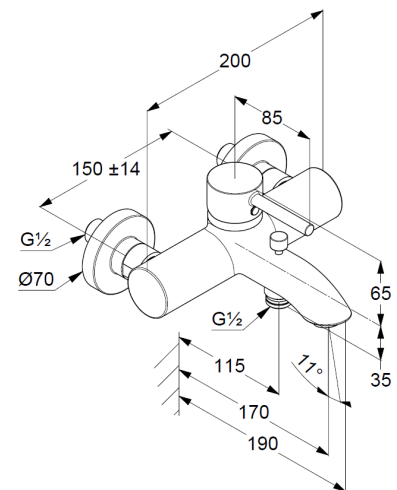

shower outlet 1/2 inch

ceramic cartridge with hotwater safety device

flow rate at 3 bar = 22 l/ min.

S-unions G 1/2 x 3/4

Product picture

Dimensional drawing

Flow rate diagram