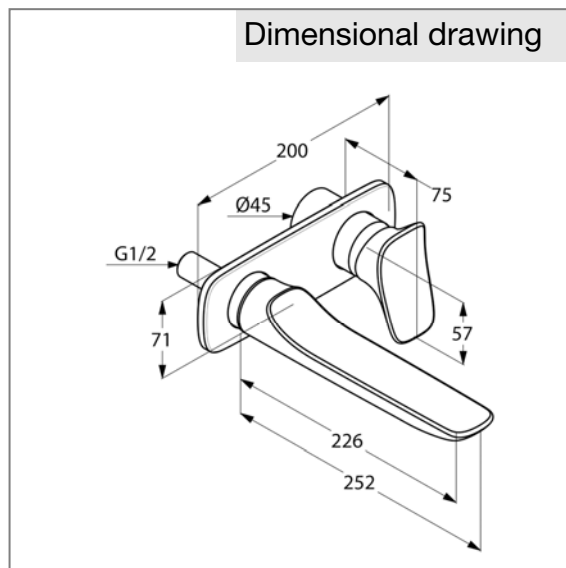

Product: KLUDI AMBA concealed 2 hole single lever basin mixer, projection 220 mm, trim set

Ref.: 532450575

Product description

concealed 2 hole single lever basin mixer
 trim set
 wall mounting
 solid lever
 aerator M 24 x 1
 flow rate 5 l/min at 3 bar
 wall outlet 220 mm
 without pre-installation set
 KLUDI item no. 38243

Finishes:
 05 chrome

Product picture

Advertisement

wall mounted mixer, manufacturer KLUDI GmbH & Co. KG
 KLUDI AMBA item no. 532450575
 type: concealed 2 hole single lever basin mixer, trim set, with wall outlet 220 mm, chrome plated brass, solid lever chrome plated metal, aerator M 24 x 1, flow rate 5,0 l/min at 3 bar, concealed wall unions
 dimensions: nozzle projection: 252 mm, lever projection: 75 mm, lever: 57 mm, centre distance: 110 mm, cover plate: 71/200 mm
 Suitable for pre-installation set KLUDI item no. 38243, not included.

Dimensional drawing

Flow rate diagram