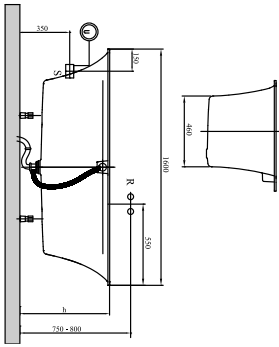

TECHNICAL DRAWINGS

UBQ160SQE2DV