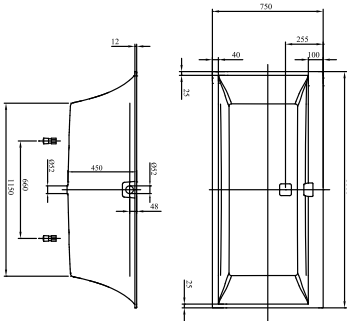

TECHNICAL DRAWINGS

UBQ160SQE2DV