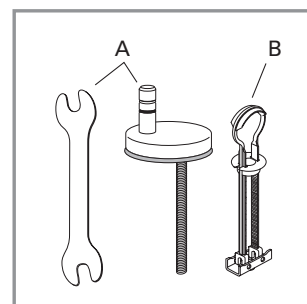

Spare Parts

- A) 9224 73 61 Universal hinge
- B) 9218 96 00 Spare part for universal toggle hinge
- C) 9224 86 00 Buffers for seat and cover
- D) 9224 77 00 Damper set