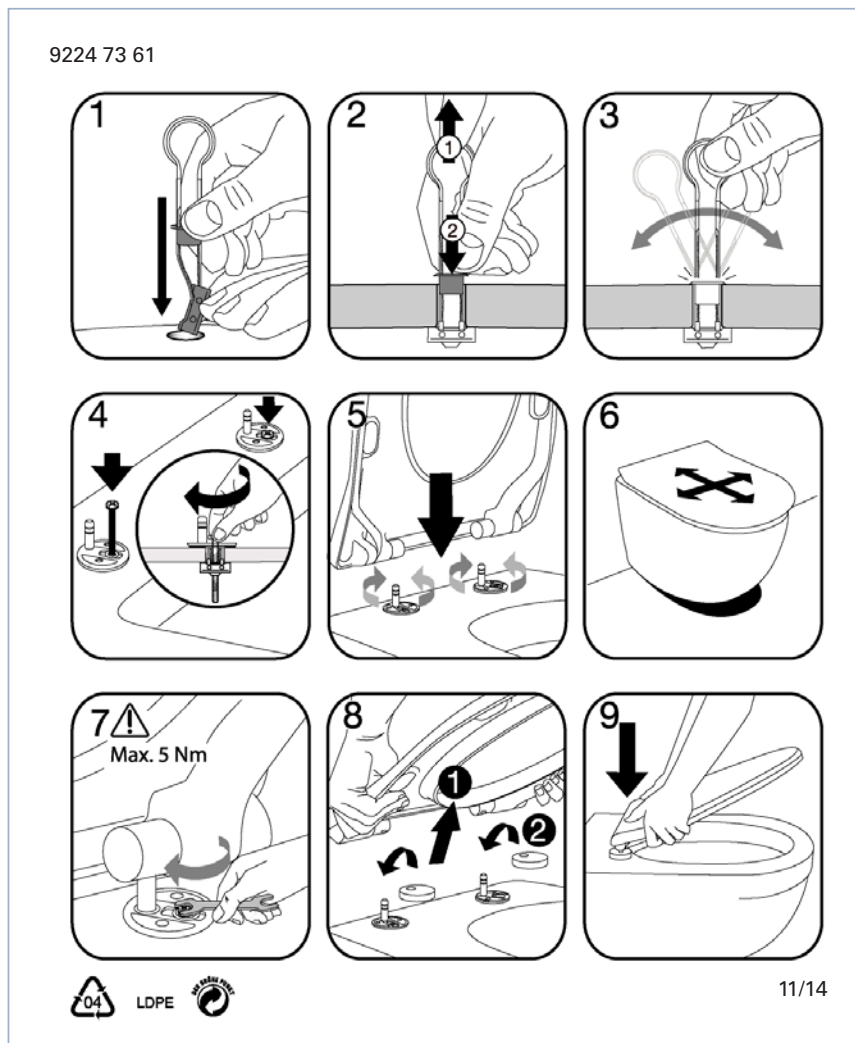

Toilet Seat Avento Slim SC/QR

Instruction manual

Material Description

TOILET SEAT: The material is colour ingrained duroplast (UF A 10 = urea formaldehyde) that contains no environmentally hazardous substances. UF plastic comprises 67% urea formaldehyde resin, 28% cellulose, as well as 5% minerals, pigments, lubricants and moisture content. The raw material from the supplier contains less than 0,03% formaldehyde after a special curing process.

BUFFERS: EVA (copolymer made of ethylene and vinyl acetate).

DAMPER KIT: Hydraulic damper with stainless steel damper casing and plastic parts.
Damper liquid: Anti-friction liquid.

MOUNT/HINGE: Stainless steel.

Guarantee

The guarantee includes faults or defects in the material of our products within a period of 10 years. Products subject to minor technical modifications and design deviations E. & O.E.