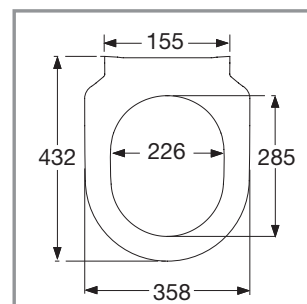

### Product Description

Avento Slim toilet seat in Wrap Over design made of colour ingrained duroplast with hinge in stainless steel and plastic  
 – incl. universal hinge in stainless steel  
 – centre distance: 155 mm  
 – load of ring seat: 240 kg  
 – 10 year guarantee