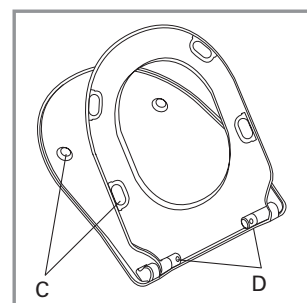

Cleaning Instructions

Use a mild soap solution. Seat and hinge should not be left damp, but be dried with a soft cloth. When using abrasive, corrosive or chlorine based cleaners for the bowl, avoid contact with seat and hinge as it may lead to damages or flash rust. Therefore, when cleaning the bowl, make sure that seat and cover are in an upright position until all the cleaner has been flushed away