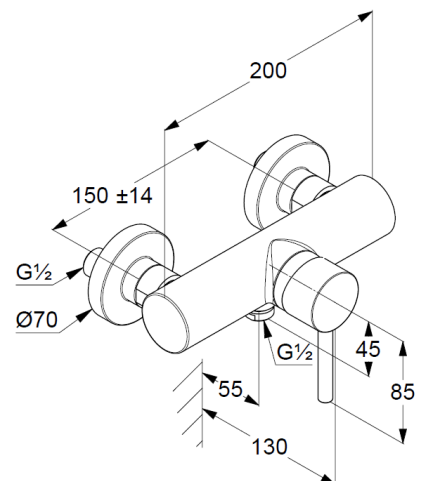

Technical Data

KLUDI BOZZ
single lever shower mixer
DN 15

Ref:
388313976

Finishes:
39 black matt finished

Product description
Manufacturer KLUDI GmbH & Co. KG
Typ: KLUDI BOZZ
single lever shower mixer
Ref.: 388313976
shower mixer DN 15
single lever mixer
wall mounted
solid lever, metal
protected against back flow
shower outlet 1/2 inch
ceramic cartridge with hotwater safety device
flow rate at 3 bar = 28 l/ min.
S-unions G 1/2 x 3/4

Product picture

Dimensional drawing

Flow rate diagram