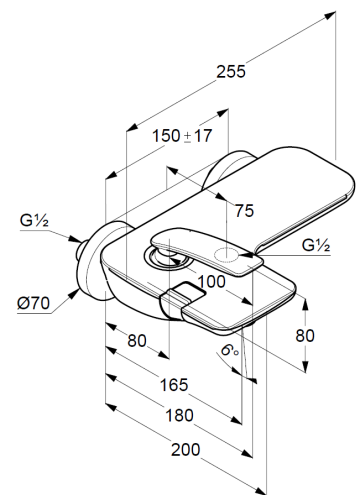

Art. Nr. 524458775

bath and shower mixer

single lever mixer

wall mounted

automatic diverter: shower/ bath

solid lever, metal

aerator M24

protected against back flow

shower outlet 1/2 inch

ceramic cartridge with hotwater safety device

flow rate at 3 bar = 21 l/ min.

S-unions G 1/2 x 3/4

Product Picture

Dimensional drawing

Flow rate diagram