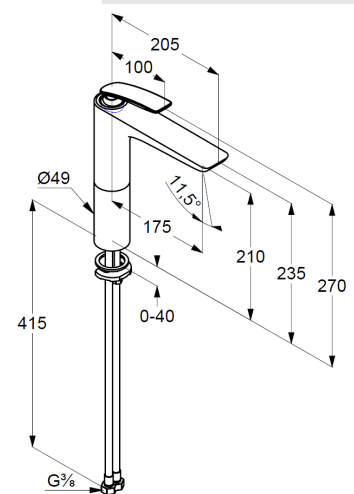

Single lever basin mixer

Ref.: 522968775

basin mixer for washbowls DN 15/ PN 10

single lever mixer

single hole mounted

solid lever, metal

Aerator, S-Pointer M24 PCA

ceramic cartridge with hotwater safety device

flow rate at 3 bar = 8 l/ min.

fixed spout

rapid installation set

without pop up waste

Product picture

Dimensional drawing

Flow rate diagram