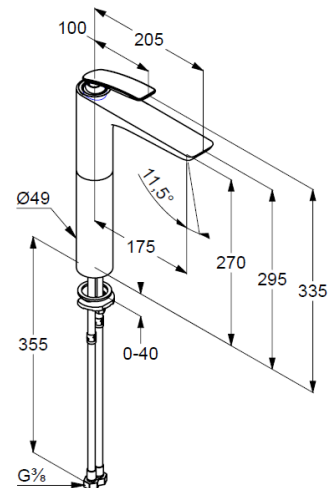

Single lever basin mixer

Ref.: 522988775

basin mixer for washbowls DN 15/ PN 10

single lever mixer

single hole mounted

solid lever, metal

Aerator, S-Pointer M24 PCA

ceramic cartridge with hotwater safety device

flow rate at 3 bar = 8 l/ min.

fixed spout

rapid installation set

without pop up waste

Product picture

Dimensional drawing

Flow rate diagram