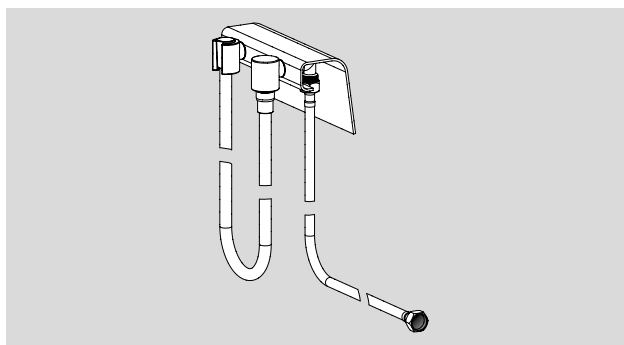

## SHOWER HOSE 8890 EXTERNAL

- The perfect system solution for positioning the shower hose on free-standing baths
- Chrome-plated attaching elements mounted to the side of the bath hold the external hose directly on the bath, safely and comfortably
- An elegant design for a stylish bath setting
- Inlet G1/2", Outlet G1/2" for shower head
- Inclusive of special drilling charge
- **Suitable for KALDEWEI baths only**