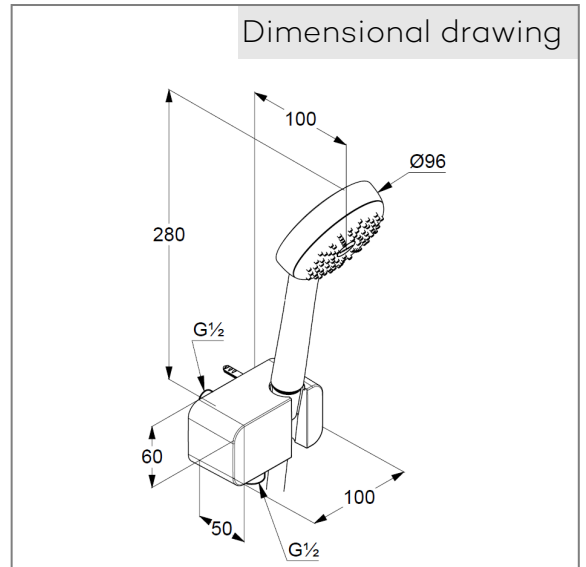

Technical Data

KLUDI LOGO
bath shower set 1 S
DN 15

Ref.:
6867005-00

Finishes:
05 chrome

Product description
Manufacturer KLUDI GmbH & Co. KG
Typ: KLUDI LOGO
bath shower set 1 S DN 15
Ref.: 6867005-00

hand shower 1 S
1 spray pattern
with cleaning system
connection 1/2"
sieve seal

Shower hose
plastic coated
with metal-effect
with conical nuts
anti twist
G 1/2 x G 1/2 x 1250 mm

wall supply with shower holder
for shower hoses with conical nuts,
With fixing material
for rigid wall mounting

Product picture

Dimensional drawing

Flow rate diagram