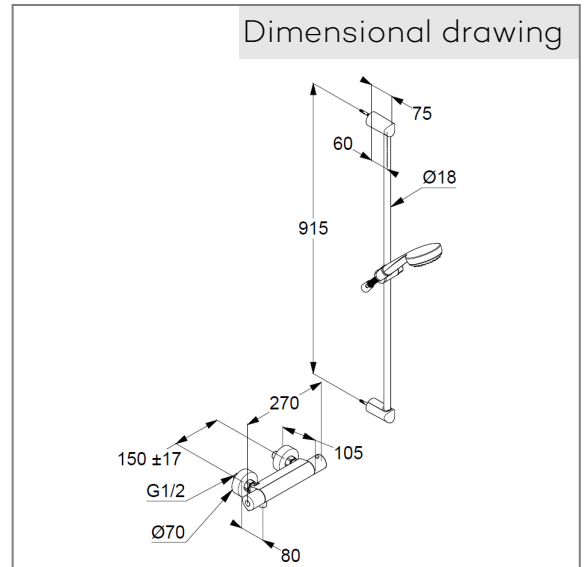

thermostatic shower mixer
wall mounted
Hot water stop at 38°
temperature handle with hotwater safety at 38°C
protected against back flow
shower outlet 1/2 inch
ceramic headparts 180°
S-unions G 1/2 x 3/4

hand shower 1 S
1 spray pattern
Volumen
with cleaning system
connection 1/2"
sieve seal

Shower hose
plastic coated
with metal-effect
with conical nuts
G 1/2 x G 1/2 x 1600 mm

wall rail 900 mm
height-adjustable hand shower holder
With fixing material
for rigid wall mounting

Product picture

Dimensional drawing

Flow rate diagramm