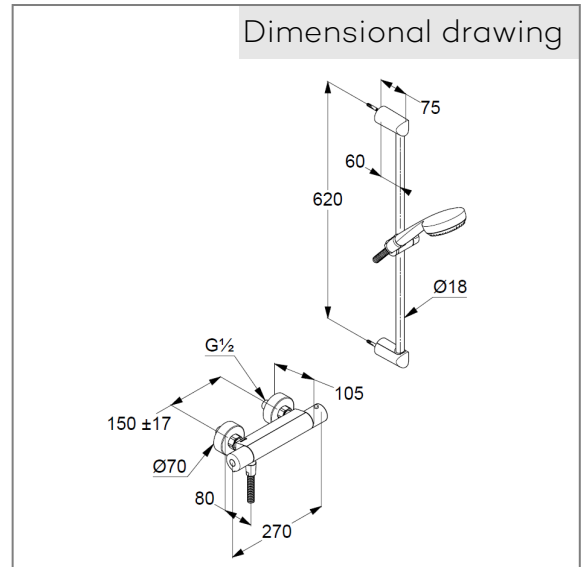

thermostatic shower mixer
wall mounted
Hot water stop at 38°
temperature handle with hotwater safety at 38°C
protected against back flow
shower outlet 1/2 inch
ceramic headparts 180°
S-unions G 1/2 x 3/4

hand shower 1 S
1 spray pattern
Volumen
with cleaning system
connection 1/2"
sieve seal

Shower hose
plastic coated
with metal-effect
with conical nuts
G 1/2 x G 1/2 x 1600 mm

wall rail 600 mm
height-adjustable hand shower holder
With fixing material
for rigid wall mounting

Product picture

Dimensional drawing

Flow rate diagramm