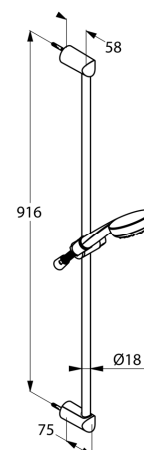

Product: KLUDI LOGO shower set 1S DN 15

Ref.: 6819005-00

Product description

shower set 1S DN 15
 wall fastening
 wall rail L=900 mm
 with ridgeless adjustable shower holder
 vertically and horizontally adjustable
 LOGOFLEX shower hose 1/2 x 1/2 inch x 1600 mm
 with KLUDI LOGO 1 S hand shower
 flow rate 41 l/min at 3 bar
 with one spray pattern
 with cleaning system
 with fixing kit

Finishes:
 05 chrome

Product picture

Advertisement

shower set, manufacturer KLUDI GmbH & Co. KG
 KLUDI LOGO item no. 6819005-00
 type: shower set with hand shower 1 S chrome plated plastic, with one spray pattern, with cleaning system, flow rate 41 l/min at 3 bar, with wall rail chrome plated length: 900 mm, with ridgeless adjustable shower holder vertically and horizontally adjustable, with LOGOFLEX shower hose 1/2 x 1/2 inch x 1600 mm plastic coated with metal effect and conical connection nuts, with fixing kit
 dimensions: centers fixing kit: 916 mm, projection wall rail: 75 mm

Dimensional drawing

Flow rate diagram