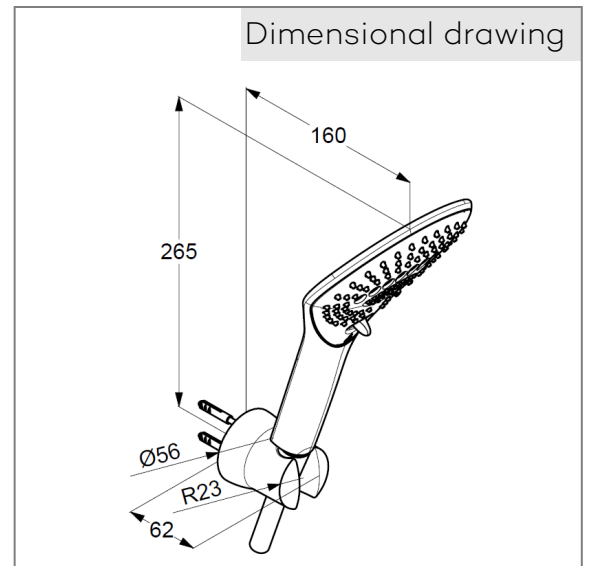

hand shower 3 S
3 spray pattern
Volumen/ booster/ smooth
with cleaning system
connection 1/2"
sieve seal

Shower hose
plastic coated
with metal-effect
with conical nuts
anti twist
G 1/2 x G 1/2 x 1250 mm

shower hook
for shower hoses with conical nuts,
With fixing material
for rigid wall mounting

Product picture

Dimensional drawing

Flow rate diagram