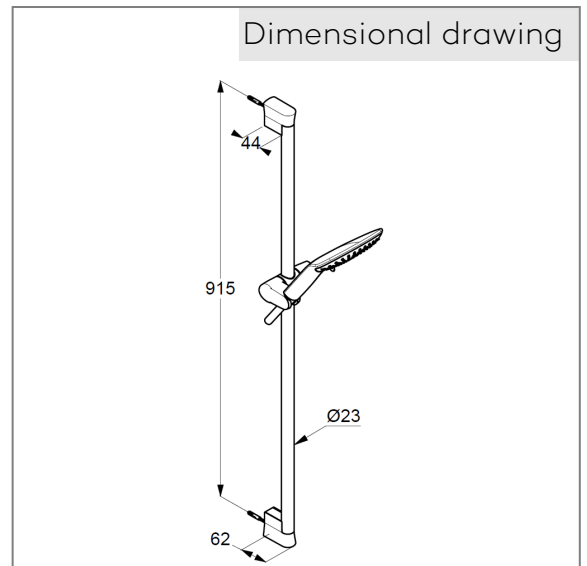

hand shower 3 S
3 spray pattern
Volumen/ booster/ smoth
with cleaning system
connection 1/2"
sieve seal

Shower hose
plastic coated
with metal-effect
with conical nuts
anti twist
G 1/2 x G 1/2 x 1600 mm

wall rail 900 mm
height-adjustable hand shower holder
With fixing material
for rigid wall mounting

Product picture

Dimensional drawing

Flow rate diagram