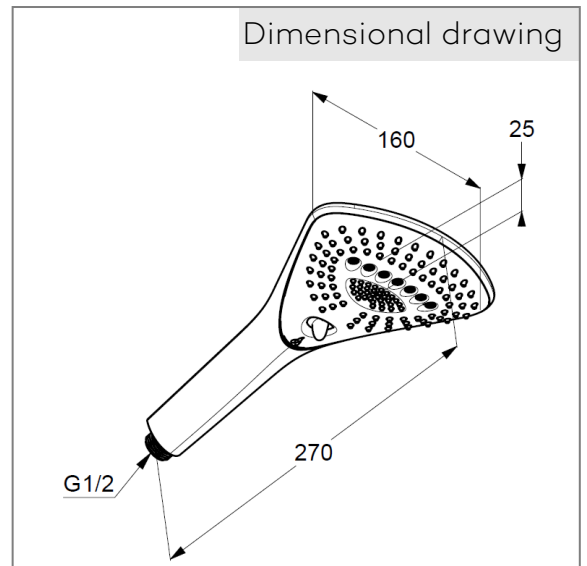

Technical Data

KLUDI FIZZ
hand shower 3 S
DN 15

Ref:
6770039-00

Finishes:
39 black matt finished

Product description
Manufacturer KLUDI GmbH & Co. KG
Typ: KLUDI FIZZ
hand shower 3 S DN 15
Ref: 6770039-00
hand shower 3 S
3 spray pattern
Volumen/ booster/ smooth
with cleaning system
Flow rate at 3 bar = 18 l/min.
connection 1/2"
sieve seal

Product picture

Dimensional drawing

Flow rate diagram