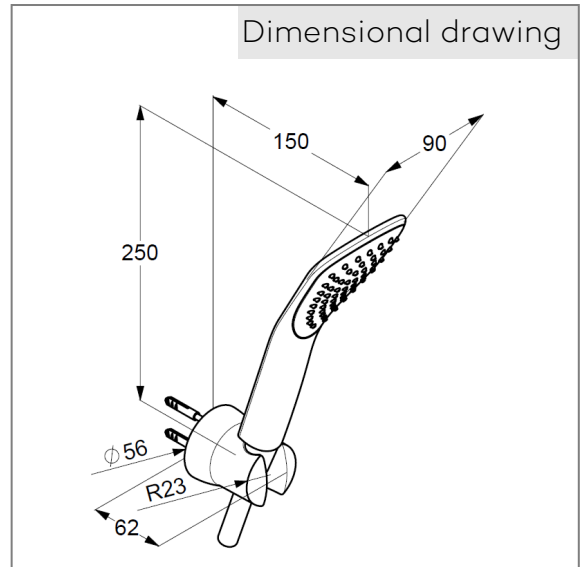

hand shower 1 S
1 spray pattern
with cleaning system
connection 1/2"
sieve seal

Shower hose
plastic coated
with metal-effect
with conical nuts
anti twist
G 1/2 x G 1/2 x 1250 mm

shower hook
for shower hoses with conical nuts,
With fixing material
for rigid wall mounting

Product picture

Dimensional drawing

Flow rate diagram