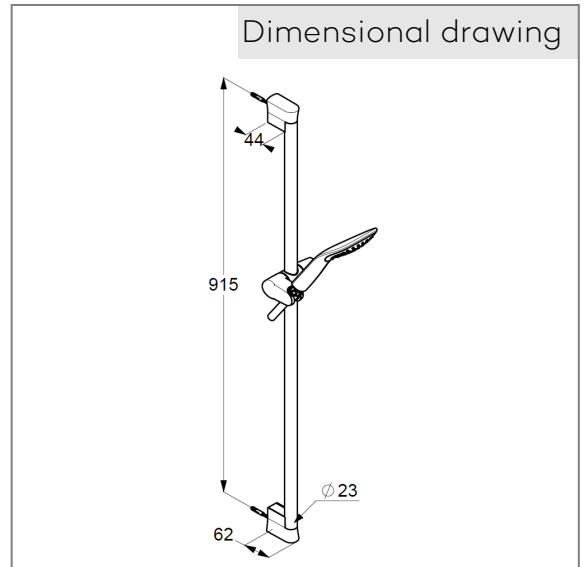

hand shower 1 S
1 spray pattern
with cleaning system
connection 1/2"
sieve seal

Shower hose
plastic coated
with metal-effect
with conical nuts
anti twist
G 1/2 x G 1/2 x 1600 mm

wall rail 900 mm
height-adjustable hand shower holder
With fixing material
for rigid wall mounting

Product picture

Dimensional drawing

Flow rate diagram