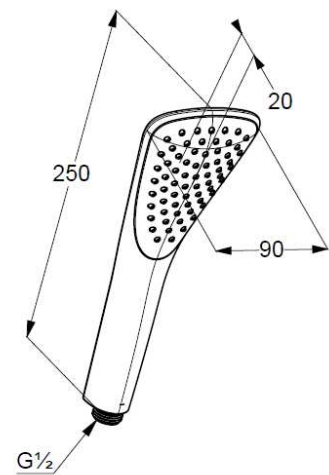

Technical Data

KLUDI FIZZ
hand shower 1 S
DN 15

Ref.:
6760039-00

Finishes:
39 black matt finished

Product description
Manufacturer KLUDI GmbH & Co. KG
Typ: KLUDI FIZZ
hand shower 1 S DN 15
Ref: 6760039-00
hand shower 1 S
1 spray pattern
with cleaning system
Flow rate at 3 bar = 27 l/min.
connection 1/2"
sieve seal

Product picture

Dimensional drawing

Flow rate diagram