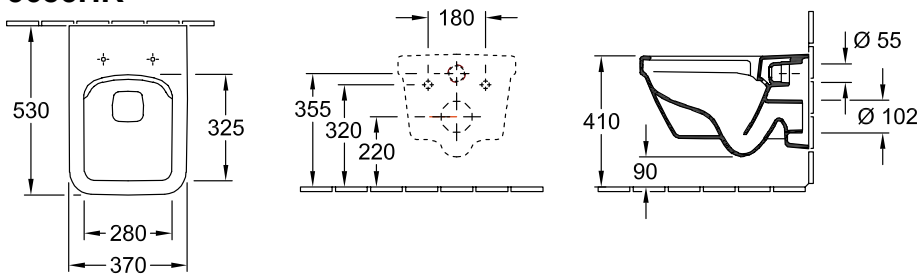

WC COMBI-PACK ARCHITECTURA

PRODUCT INFORMATION

1. POSITION

Model	5685HR
Collection	Architectura
PROJECTS	 PLUS
Weight	22 kg
description	DirectFlush Sanitary porcelain EN 997 individual packaging materials composed of: Washdown WC DirectFlush 5685 R0 XX, WC-seat and cover with QuickRelease and SoftClosing hinges 9M58 S1 01
Flush volume	3 / 4,5 l
Installation	wall-mounted
Outlet	horizontal outlet
material	Sanitary porcelain
Leed	4
Specification texts	Architectura; Combi-Pack; DirectFlush; Sanitary porcelain; Rectangle; wall-mounted; Flush volume: 3 / 4,5 l; Leed: 4; EN 997; horizontal outlet; individual packaging materials

COLOURS

White Alpin	5685HR01	4051202373528
White Alpin CeramicPlus	5685HRR1	4051202373535

TECHNICAL DRAWINGS

5685HR

TECHNICAL DRAWINGS

5685HR