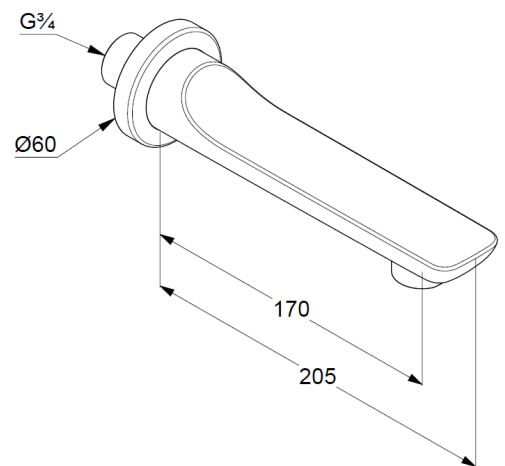

## Technical Data

KLUDI BALANCE  
wall spout  
DN 20

Ref.:  
5250391

Finishes:  
91 white/ chrome

Product description  
Manufacturer KLUDI GmbH & Co. KG  
Typ: KLUDI BALANCE  
wall spout DN 20  
Ref.: 5250391  
wall spout  
wall mounted  
aerator M24  
flow rate at 3 bar = 25 l/ min.  
fixed spout  
with push-on rosette Ø 60 mm  
projection 170 mm  
connection 3/4"

Product picture

Dimensional drawing

Flow rate diagram