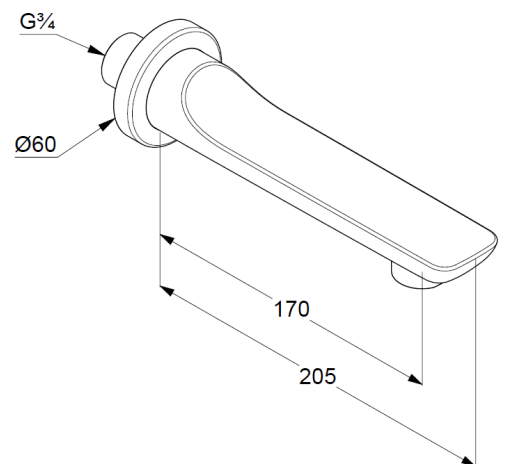

Technical Data

KLUDI BALANCE
wall spout
DN 20

Ref.:
5250305

Finishes:
05 chrome

Product description
Manufacturer KLUDI GmbH & Co. KG
Typ: KLUDI BALANCE
wall spout DN 20
Ref.: 5250305
wall spout
wall mounted
aerator M24
flow rate at 3 bar = 25 l/ min.
fixed spout
with push-on rosette Ø 60 mm
projection 170 mm
connection 3/4"

Product picture

Dimensional drawing

Flow rate diagram