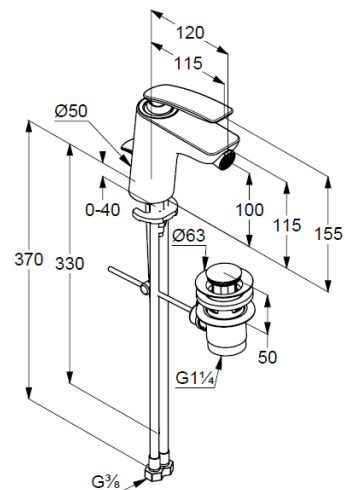

Technical Data

KLUDI BALANCE
Single lever bidet mixer
DN 15

Ref.:
522168775

Finishes:
87 black matt finished / chrome

Product description
Manufacturer KLUDI GmbH & Co. KG
Typ: KLUDI BALANCE
Single lever bidet mixer
Ref.: 522168775
Bidet mixer DN 15/ PN 10
single lever mixer
single hole mounted
solid lever, metal
Aerator, S-Pointer M24
ceramic cartridge with hotwater safety device
flow rate at 3 bar = 7,6 l/ min.
flexible hoses G 3/8 DVGW approved
rapid installation set
pop up waste 1 1/4" metal

Product picture

Dimensional drawing

Flow rate diagram