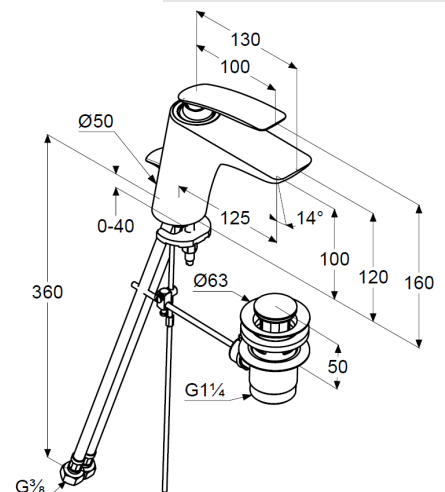

Technical Data

KLUDI BALANCE
Single lever basin mixer
DN 15

Ref.:
520238775

Finishes:
87 black matt finished / chrome

Product description
Manufacturer KLUDI GmbH & Co. KG
Typ: KLUDI BALANCE
Single lever basin mixer
Ref.: 520238775
Basin mixer DN 15/ PN 10
single lever mixer
single hole mounted
solid lever, metal
Aerator, S-Pointer M24
ceramic cartridge with hotwater safety device
flow rate at 3 bar = 8 l/ min.
flexible hoses G 3/8 DVGW approved
rapid installation set
pop up waste 1 1/4" metal

Product picture

Dimensional drawing

Flow rate diagram