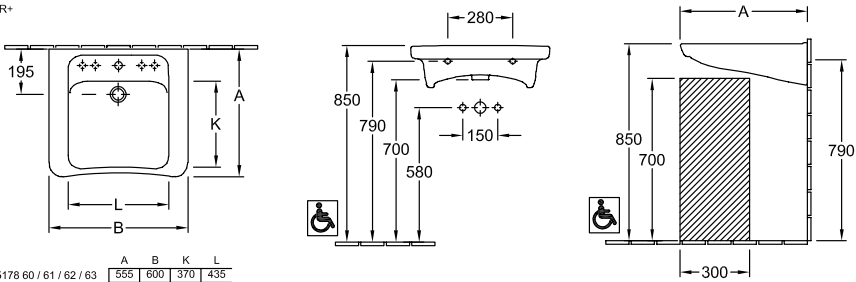

### 1 . POSITION

Model	517868
Width	650 mm
Depth	550 mm
Weight	21 kg
Description	previously Architectura Vita Sanitary ceramics DIN 18040, EN 31, EN 14688 in accordance with DIN 18040
Tap fitting / Tap hole remark	central tap hole punched out
Overflow remark	without overflow, Please note: unclosable outlet valve must be used with models without overflow
Material	Sanitary ceramics
Specification texts	Architectura Vita; Washbasin ViCare; previously Architectura Vita; Sanitary ceramics; Size: 650 x 550 mm; Rectangle; central tap hole punched out; without overflow; Please note: unclosable outlet valve must be used with models without overflow; DIN 18040, EN 31, EN 14688; in accordance with DIN 18040

# TECHNICAL DRAWINGS

**517868**

DE

FR+

	A	B	K	L
5178 60 / 61 / 62 / 63	555	600	370	435
5178 65 / 66 / 67 / 68	550	650	375	480