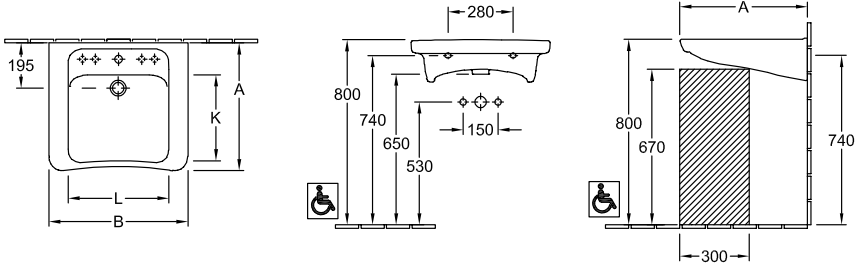

TECHNICAL DRAWINGS

517868

DE