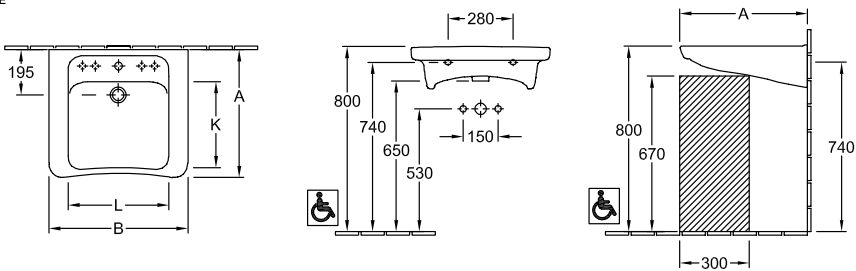

TECHNICAL DRAWINGS

517867

DE