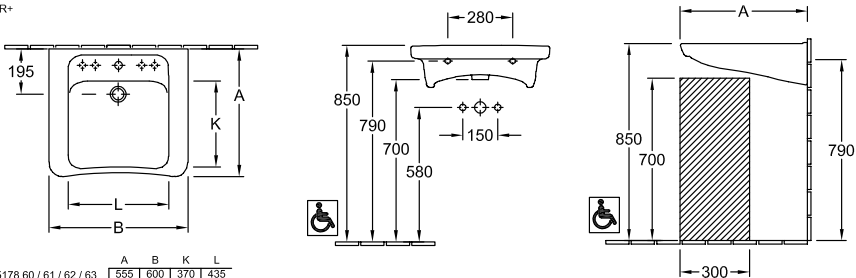

TECHNICAL DRAWINGS

517867

DE

FR+

	A	B	K	L
5178 60 / 61 / 62 / 63	555	600	370	435
5178 65 / 66 / 67 / 68	550	650	375	480